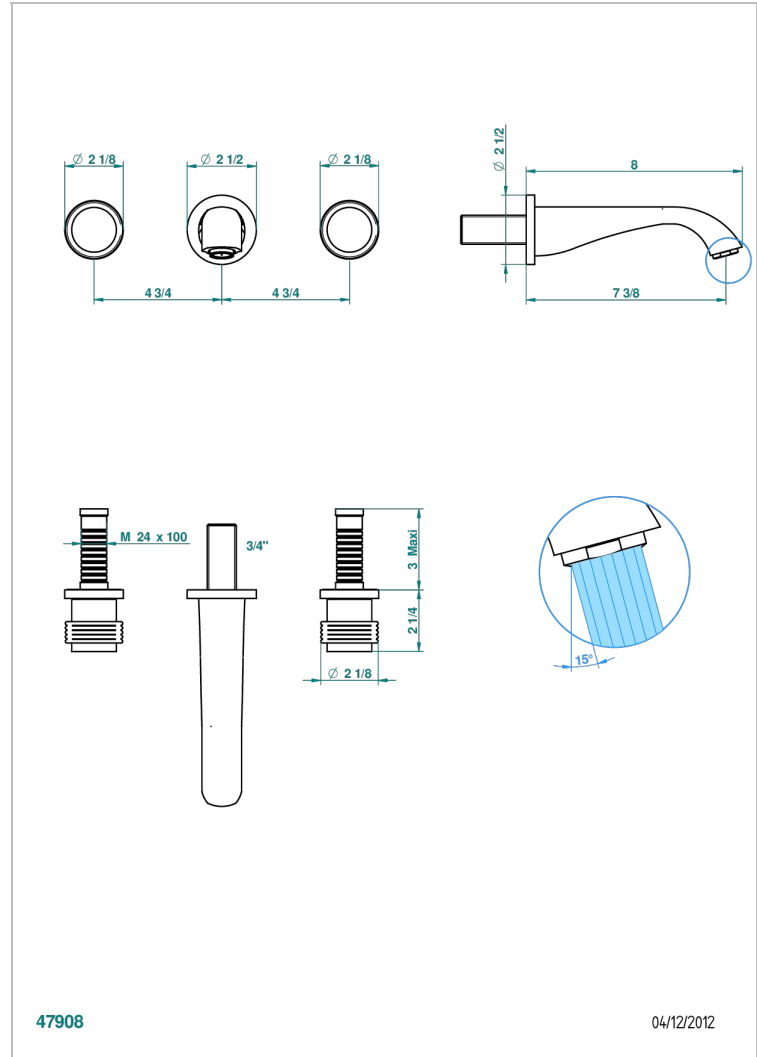

DIPLOMATE GROOVED RINGS

U4B-41GB

Trim only for wall mounted 3-hole bath mixer

47908

04/12/2012

CHARACTERISTIC

- Diplomate Grooved rings
- Trim only for wall mounted 3-hole bath mixer

TECHNICAL SPECS

- Recommandé : 3 bars (max. 5 bars) - Advised : 43,5 psi (max. 72 psi)
- Bec : 35 l/min à 3 bars
- Spout : 9.26 gpm at 43.5 psi

RELATED SKU'S

- Ref. G00-40AC Rough parts for wall mounted 3 hole mixer, cross handle version
- Ref. G00-40AM Rough parts for wall mounted 3 hole mixer, lever handle version