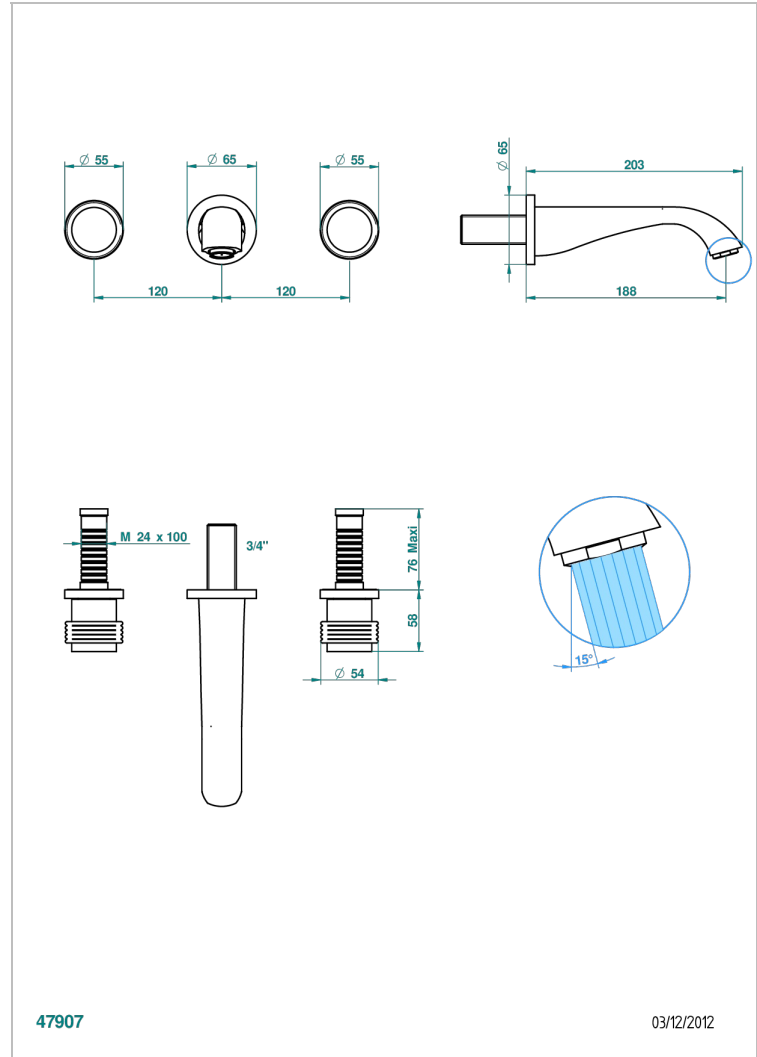

DIPLOMATE GROOVED RINGS

U4B-40GBUS

Trim for wall mounted 3-hole lavatory set only

CHARACTERISTIC

- Diplomat Grooved rings
- Trim for wall mounted 3-hole lavatory set only

TECHNICAL SPECS

- Recommandé : 3 bars (max. 5 bars) - Advised : 43,5 psi (max. 72 psi)
- 15 l/min à 3 bars (4 gpm at 43.5 psi)

RELATED SKU'S

- Ref. G00-40AM/US Rough parts for wall set (one counter clockwise and one clockwise cartridges)

AVAILABLE FINITIONS

Black ceram - D30
Blush PVD - H62
Brass color PVD - H49
Brown bronze color PVD - F33
Chrome polished - A02
Chrome polished / gold polished - G02