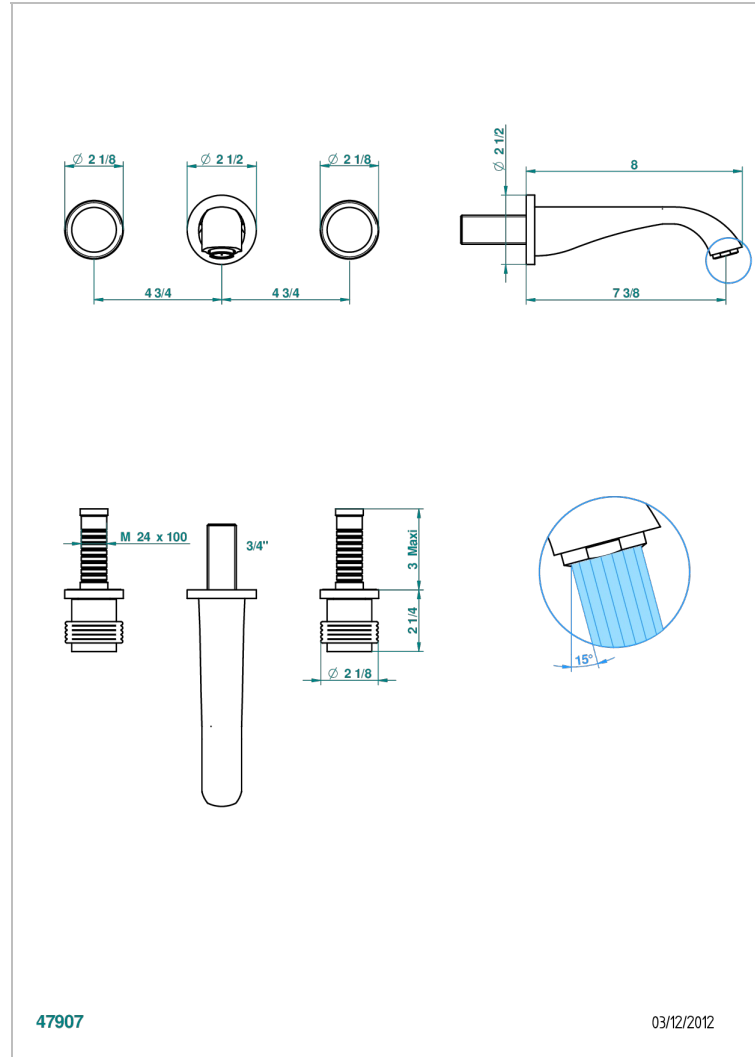

DIPLOMATE GROOVED RINGS

U4B-40GB

Trim only for wall mounted 3-hole basin mixer

47907

03/12/2012

CHARACTERISTIC

- Diplomat Grooved rings
- Trim only for wall mounted 3-hole basin mixer

TECHNICAL SPECS

- Recommandé : 3 bars (max. 5 bars) - Advised : 43,5 psi (max. 72 psi)
- 15 l/min à 3 bars (4 gpm at 43.5 psi)

RELATED SKU'S

- Ref. G00-40AC Rough parts for wall mounted 3 hole mixer, cross handle version
- Ref. G00-40AM Rough parts for wall mounted 3 hole mixer, lever handle version