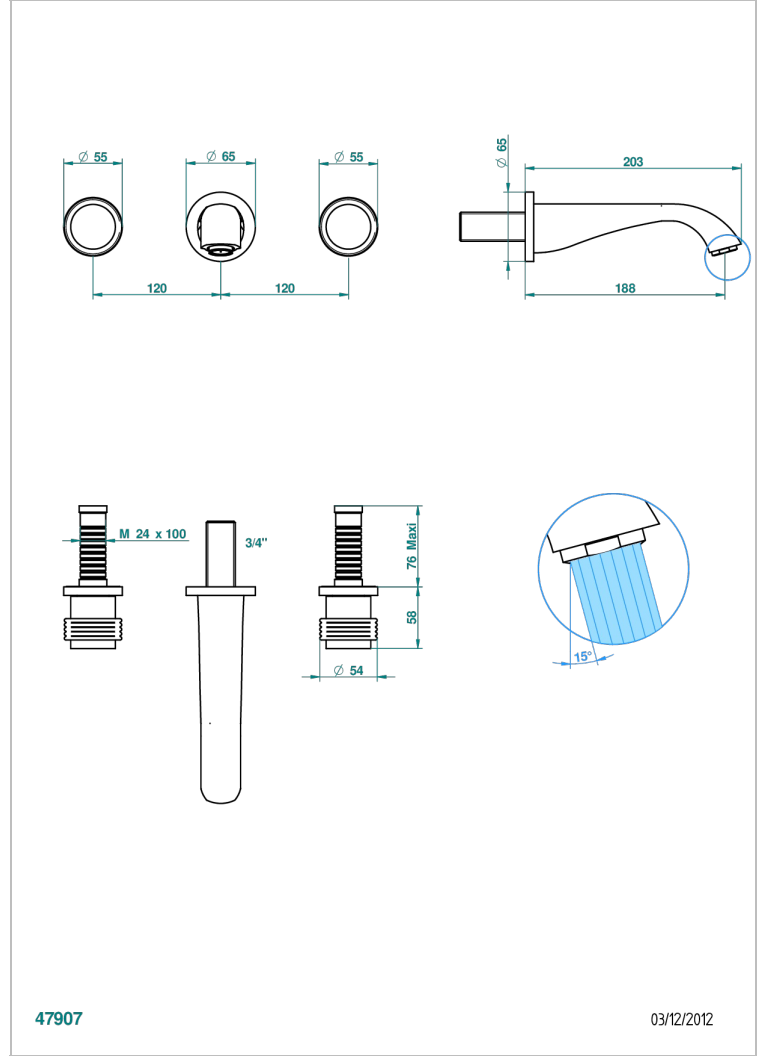

# DIPLOMATE GROOVED RINGS

U4B-40GB

Trim only for wall mounted 3-hole basin mixer

47907

03/12/2012

## CHARACTERISTIC

- Diplome Grooved rings
- Trim only for wall mounted 3-hole basin mixer

## RELATED SKU'S

- Ref. G00-40AC Rough parts for wall mounted 3 hole mixer, cross handle version
- Ref. G00-40AM Rough parts for wall mounted 3 hole mixer, lever handle version