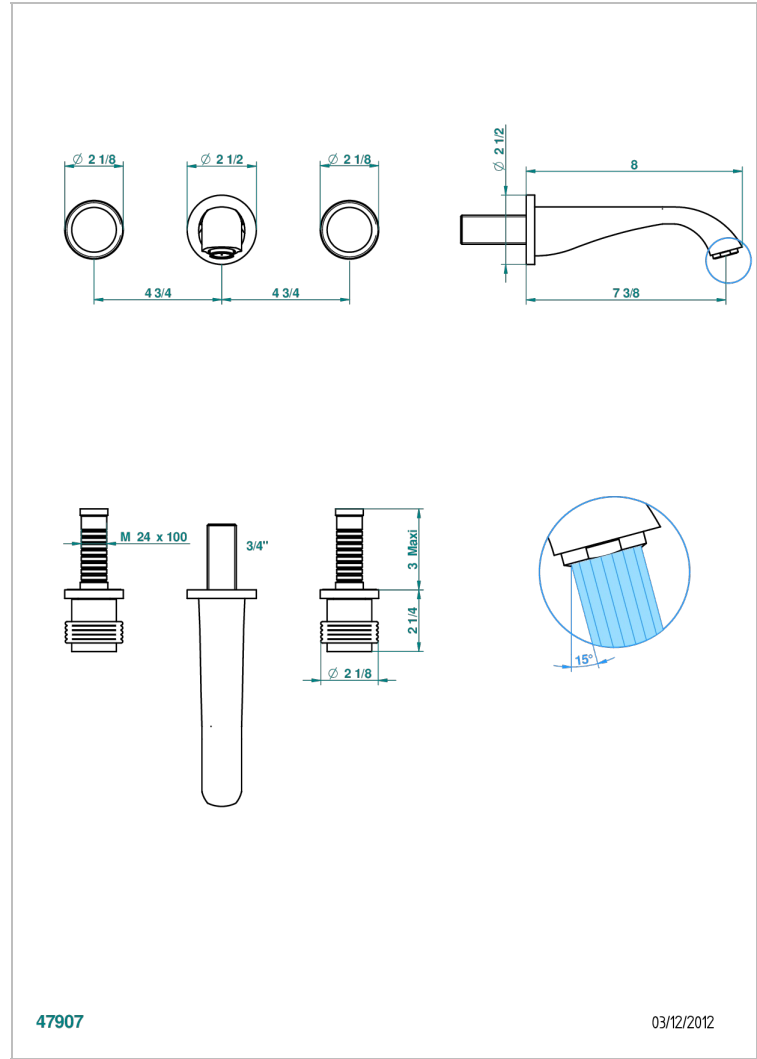

# DIPLOMATE GROOVED RINGS

U4B-40GB

Trim only for wall mounted 3-hole basin mixer

47907

03/12/2012

## CHARACTERISTIC

- Diplomat Grooved rings
- Trim only for wall mounted 3-hole basin mixer

## RELATED SKU'S

- Ref. G00-40AC Rough parts for wall mounted 3 hole mixer, cross handle version
- Ref. G00-40AM Rough parts for wall mounted 3 hole mixer, lever handle version