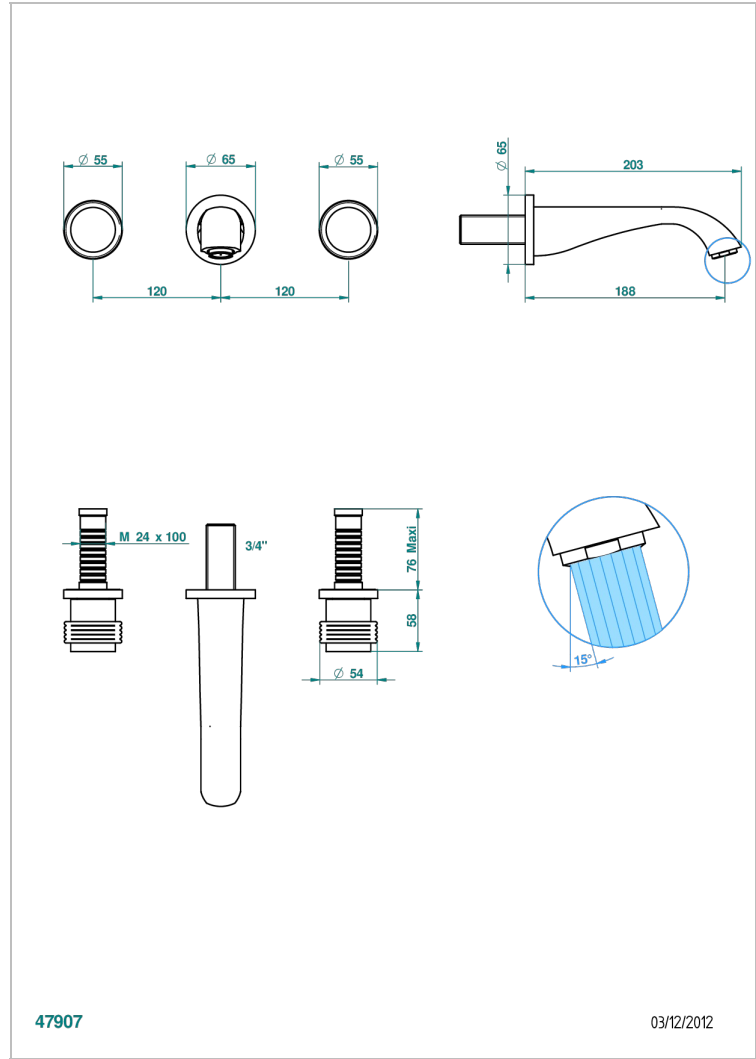

DIPLOMATE GROOVED RINGS

U4B-40GB

Trim only for wall mounted 3-hole basin mixer

47907

03/12/2012

CHARACTERISTIC

- Diplomat Grooved rings
- Trim only for wall mounted 3-hole basin mixer

TECHNICAL SPECS

- Recommandé : 3 bars (max. 5 bars) - Advised : 43,5 psi (max. 72 psi)
- 15 l/min à 3 bars (4 gpm at 43.5 psi)

RELATED SKU'S

- Ref. G00-40AC Rough parts for wall mounted 3 hole mixer, cross handle version
- Ref. G00-40AM Rough parts for wall mounted 3 hole mixer, lever handle version