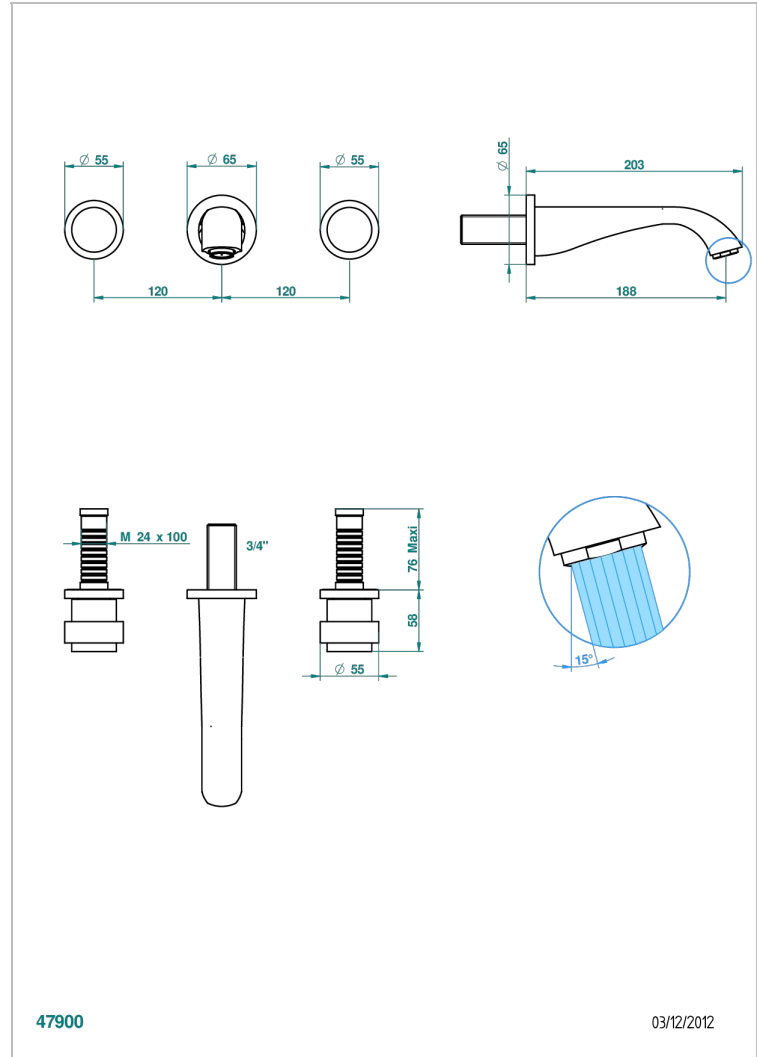

DIPLOMATE SMOOTH RINGS

U4A-41GB

Trim for wall mounted 3-hole bath set only

47900

03/12/2012

CHARACTERISTIC

- Diplomat Smooth rings
- Trim for wall mounted 3-hole bath set only

TECHNICAL SPECS

- Recommandé : 3 bars (max. 5 bars) - Advised : 43,5 psi (max. 72 psi)
- Bec : 35 l/min à 3 bars
- Spout : 9.26 gpm at 43.5 psi

RELATED SKU'S

- Ref. G00-40AM/US Rough parts for wall set (one counter clockwise and one clockwise cartridges)