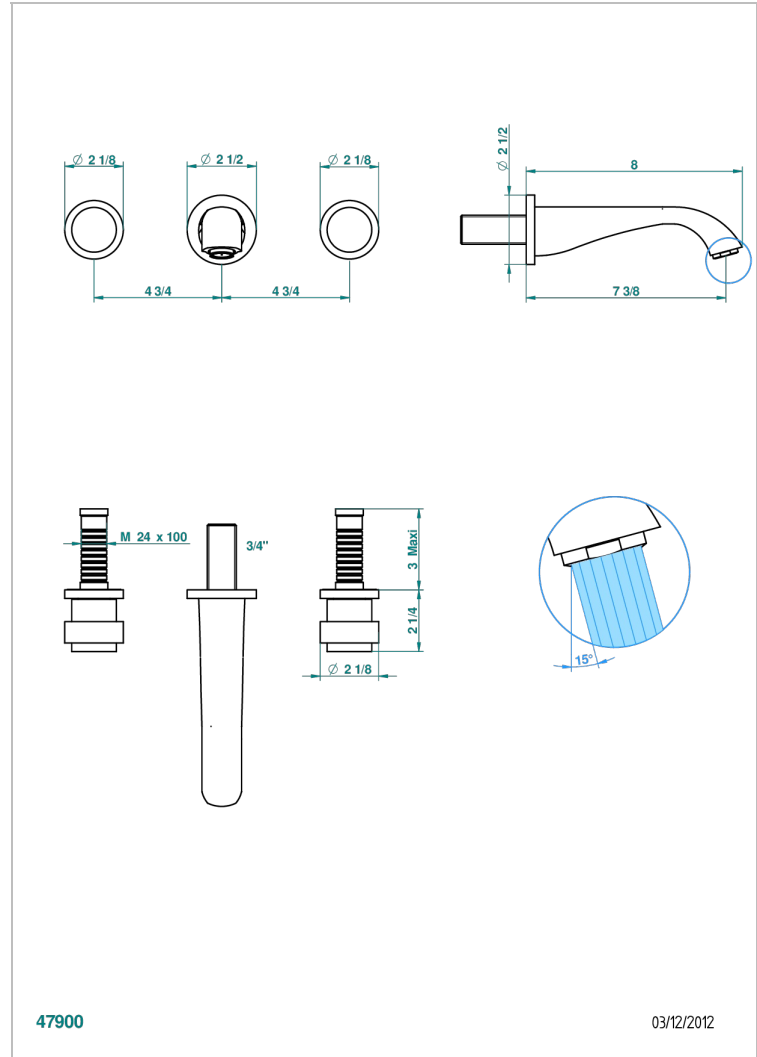

DIPLOMATE SMOOTH RINGS

U4A-41GB

Trim for wall mounted 3-hole bath set only

47900

03/12/2012

CHARACTERISTIC

- Diplomat Smooth rings
- Trim for wall mounted 3-hole bath set only

TECHNICAL SPECS

- Recommandé : 3 bars (max. 5 bars) - Advised : 43,5 psi (max. 72 psi)
- Bec : 35 l/min à 3 bars
- Spout : 9.26 gpm at 43.5 psi

RELATED SKU'S

- Ref. G00-40AM/US Rough parts for wall set (one counter clockwise and one clockwise cartridges)