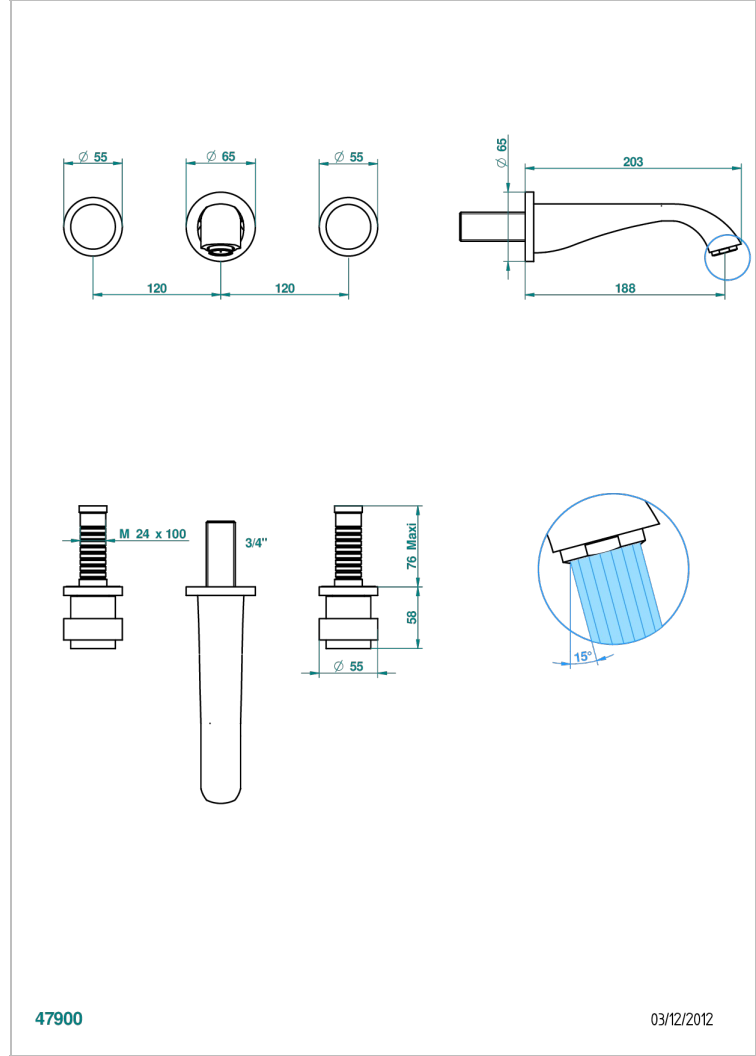

# DIPLOMATE ANILLO LISO

U4A-41GB

Trim only for wall mounted 3-hole bath mixer

THG<sup>®</sup>  
PARIS

47900

03/12/2012

## CARACTERÍSTICAS

- Diplomate anillo liso
- Trim only for wall mounted 3-hole bath mixer

## ESPECIFICACIONES TÉCNICAS

- Recommandé : 3 bars (max. 5 bars) - Advised : 43,5 psi (max. 72 psi)
- Bec : 35 l/min à 3 bars
- Spout : 9.26 gpm at 43.5 psi

## PRODUCTOS RELACIONADOS

- Ref. G00-40AC Rough parts for wall mounted 3 hole mixer, cross handle version
- Ref. G00-40AM Rough parts for wall mounted 3 hole mixer, lever handle version