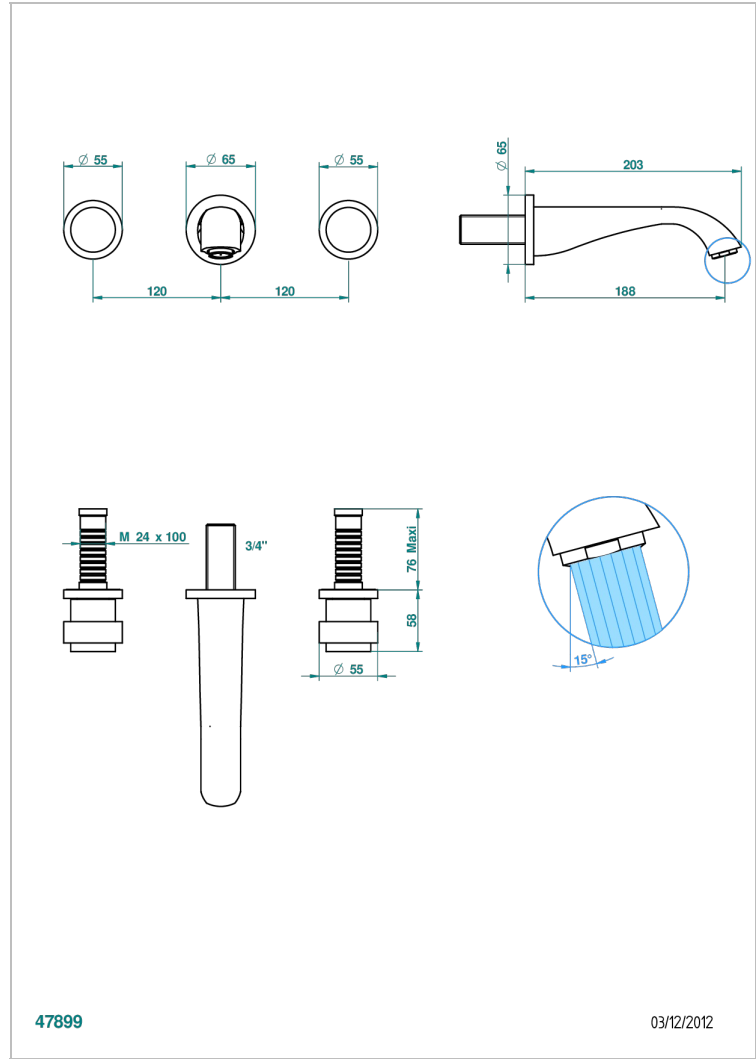

DIPLOMATE SMOOTH RINGS

U4A-40GB

Trim only for wall mounted 3-hole basin mixer

47899

03/12/2012

CHARACTERISTIC

- Diplomat Smooth rings
- Trim only for wall mounted 3-hole basin mixer

TECHNICAL SPECS

- Recommandé : 3 bars (max. 5 bars) - Advised : 43,5 psi (max. 72 psi)
- 15 l/min à 3 bars (4 gpm at 43.5 psi)

RELATED SKU'S

- Ref. G00-40AC Rough parts for wall mounted 3 hole mixer, cross handle version
- Ref. G00-40AM Rough parts for wall mounted 3 hole mixer, lever handle version