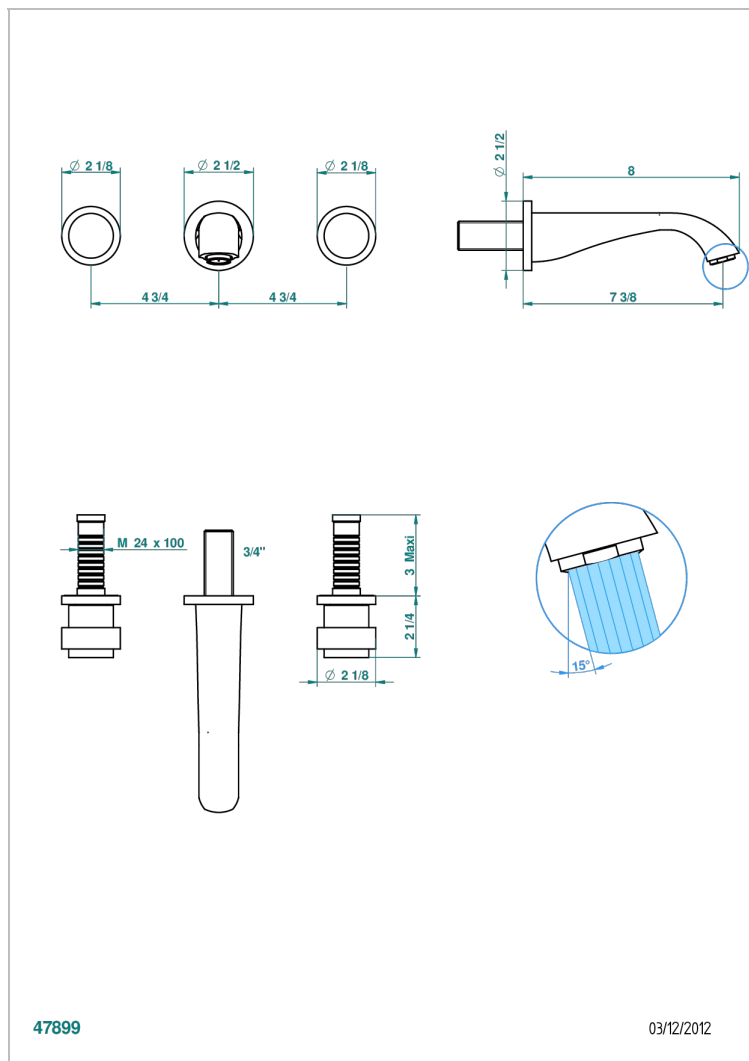

DIPLOMATE SMOOTH RINGS

U4A-40GB

Trim only for wall mounted 3-hole basin mixer

THG[®]
PARIS

47899

03/12/2012

CHARACTERISTIC

- Diplomat Smooth rings
- Trim only for wall mounted 3-hole basin mixer

TECHNICAL SPECS

- Recommandé : 3 bars (max. 5 bars) - Advised : 43,5 psi (max. 72 psi)
- 15 l/min à 3 bars (4 gpm at 43.5 psi)

RELATED SKU'S

- Ref. G00-40AC Rough parts for wall mounted 3 hole mixer, cross handle version
- Ref. G00-40AM Rough parts for wall mounted 3 hole mixer, lever handle version