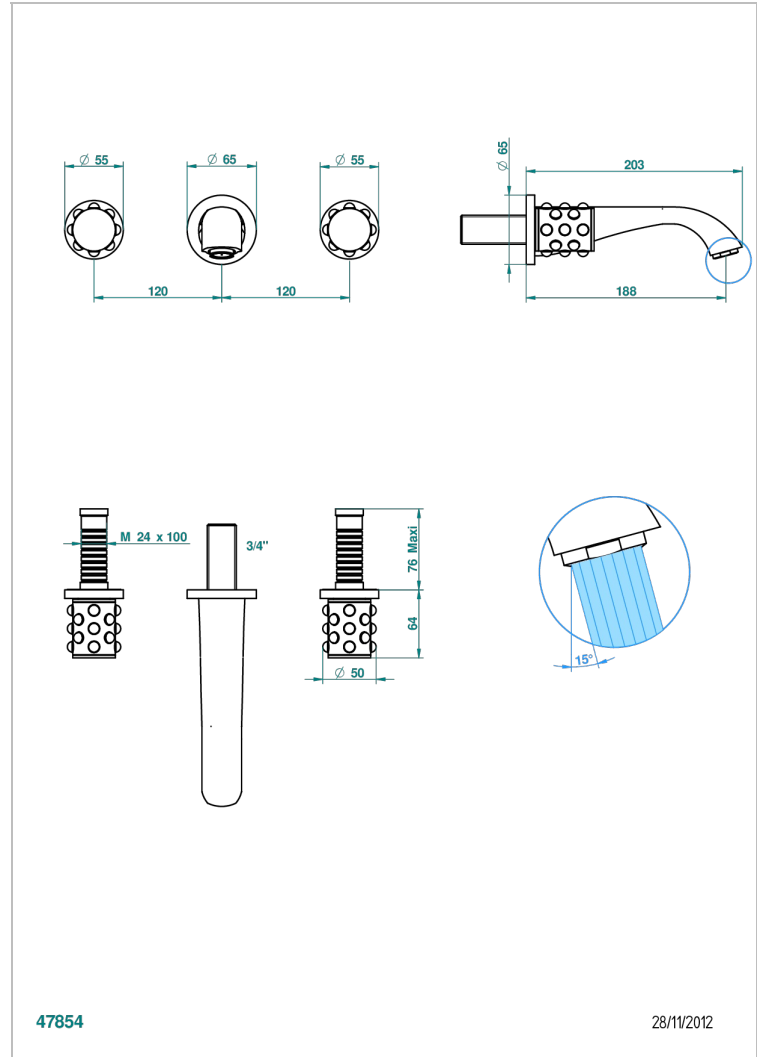

# MOSSI CLEAR CRYSTAL

A2N-41GB

Trim for wall mounted 3-hole bath set only

47854

28/11/2012

## CHARACTERISTIC

- Mossi Clear crystal
- Trim for wall mounted 3-hole bath set only

## TECHNICAL SPECS

- Recommandé : 3 bars (max. 5 bars) - Advised : 43,5 psi (max. 72 psi)
- Bec : 35 l/min à 3 bars
- Spout : 9.26 gpm at 43.5 psi

## RELATED SKU'S

- Ref. G00-40AM/US Rough parts for wall set (one counter clockwise and one clockwise cartridges)