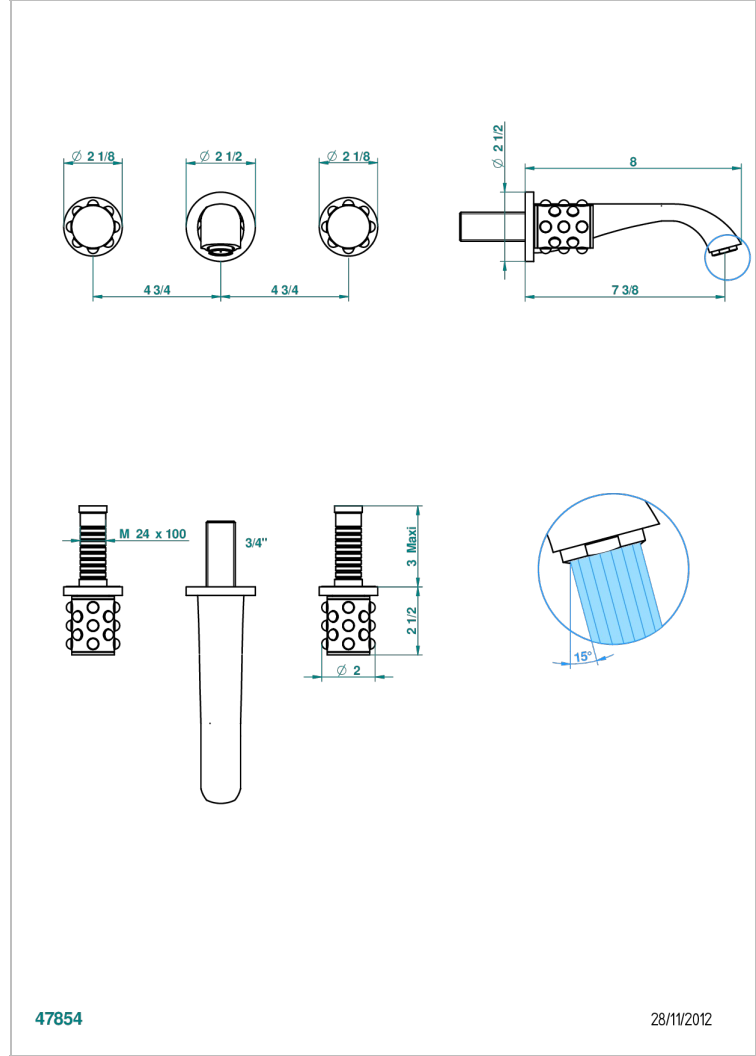

# MOSSI CLEAR CRYSTAL

A2N-41GB

Trim for wall mounted 3-hole bath set only

THG<sup>®</sup>  
PARIS

47854

28/11/2012

## CHARACTERISTIC

- Mossi Clear crystal
- Trim for wall mounted 3-hole bath set only

## TECHNICAL SPECS

- Recommandé : 3 bars (max. 5 bars) - Advised : 43,5 psi (max. 72 psi)
- Bec : 35 l/min à 3 bars
- Spout : 9.26 gpm at 43.5 psi

## RELATED SKU'S

- Ref. G00-40AM/US Rough parts for wall set (one counter clockwise and one clockwise cartridges)