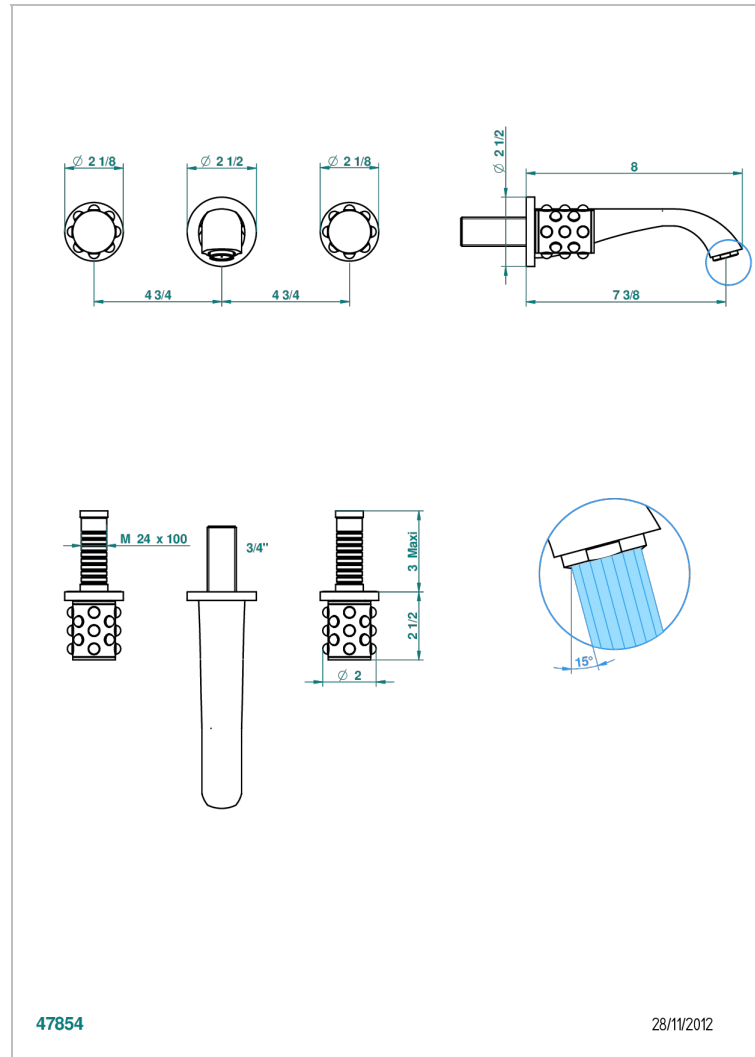

MOSSI CLEAR CRYSTAL

A2N-41GB

Trim only for wall mounted 3-hole bath mixer

THG[®]
PARIS

CHARACTERISTIC

- Mossi Clear crystal
- Trim only for wall mounted 3-hole bath mixer

TECHNICAL SPECS

- Recommandé : 3 bars (max. 5 bars) - Advised : 43,5 psi (max. 72 psi)
- Bec : 35 l/min à 3 bars
- Spout : 9.26 gpm at 43.5 psi

RELATED SKU'S

- Ref. G00-40AC Rough parts for wall mounted 3 hole mixer, cross handle version
- Ref. G00-40AM Rough parts for wall mounted 3 hole mixer, lever handle version

AVAILABLE FINITIONS

Antique nickel - H28
Black ceram - D30
Blush PVD - H62
Brass color PVD - H49
Brown bronze color PVD - F33
Gold color PVD - H52

Nickel color PVD - H55
Polished chrome (color finish) - A02
Polished chrome / Polished gold (color finish) - G02
Polished gold (color finish) - F01
Polished nickel - B01
Soft gold - F30

Soft matt gold - F31
Umber PVD - H66
Varnished matt antique red copper (color finish) - H07