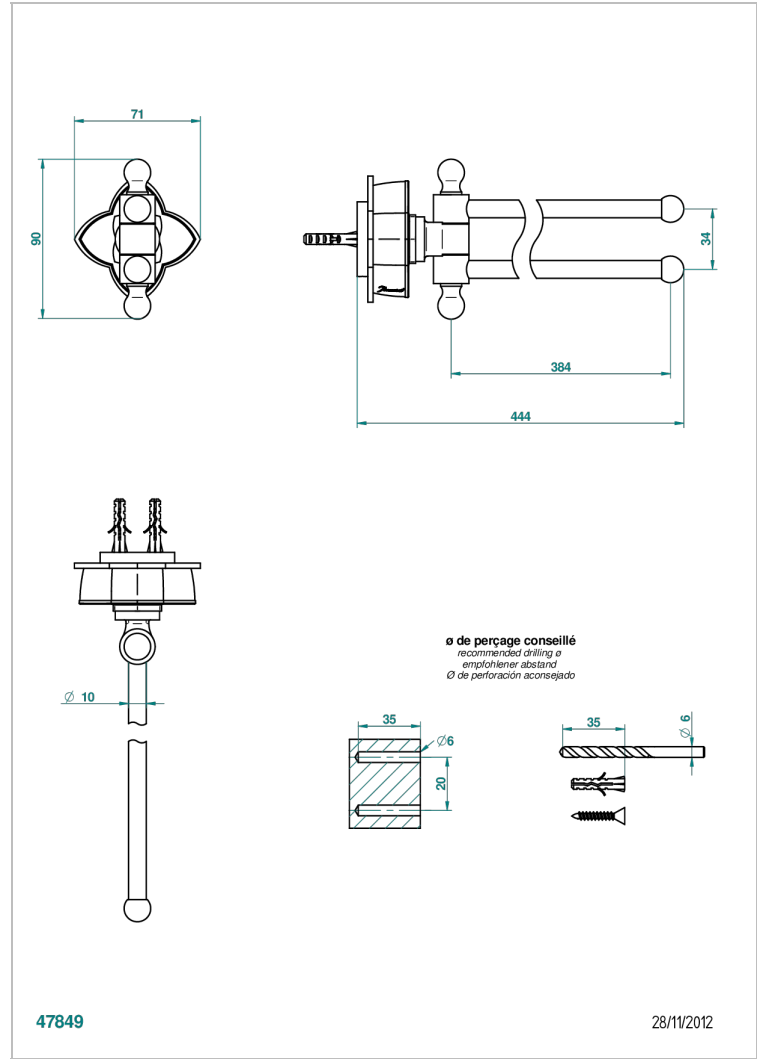

# PETALE DE CRISTAL - CLEAR CRYSTAL FINE GOLD THREAD

U6E-522

Towel bar 15 3/4" long, double swivel

## CHARACTERISTIC

- Pétale de Cristal - Clear crystal fine gold thread
- Towel bar 15 3/4" long, double swivel