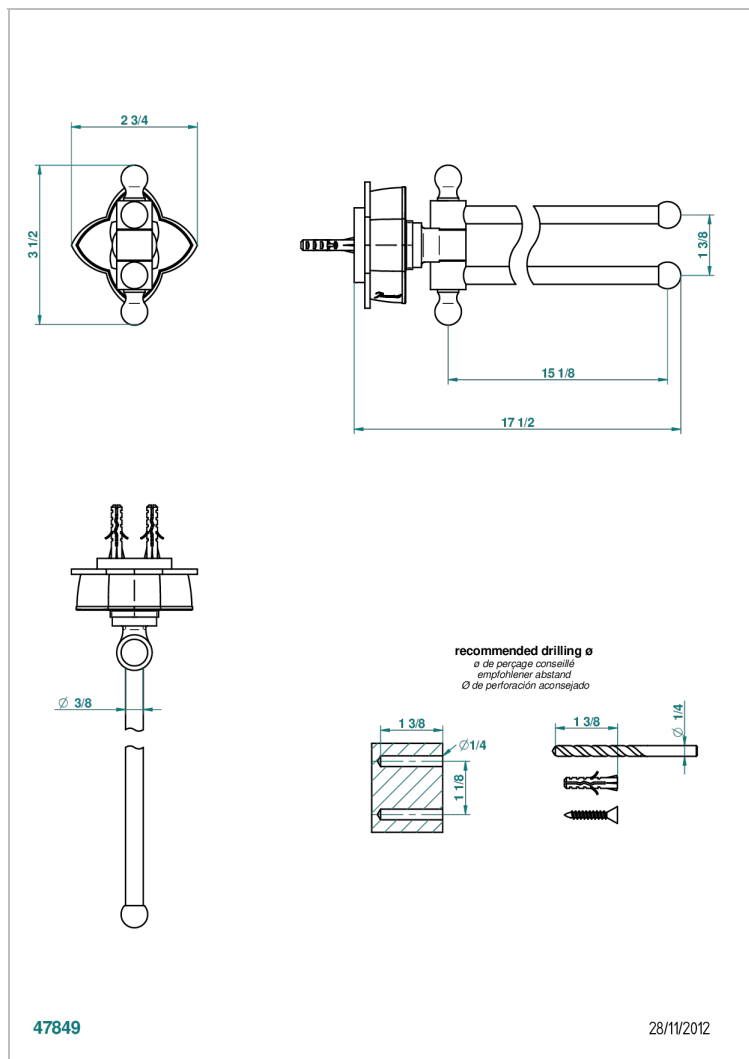

# PETALE DE CRISTAL - CLEAR CRYSTAL FINE GOLD THREAD

U6E-522

Towel bar 15 3/4" long, double swivel

## CHARACTERISTIC

- Pétale de Cristal - Clear crystal fine gold thread
- Towel bar 15 3/4" long, double swivel