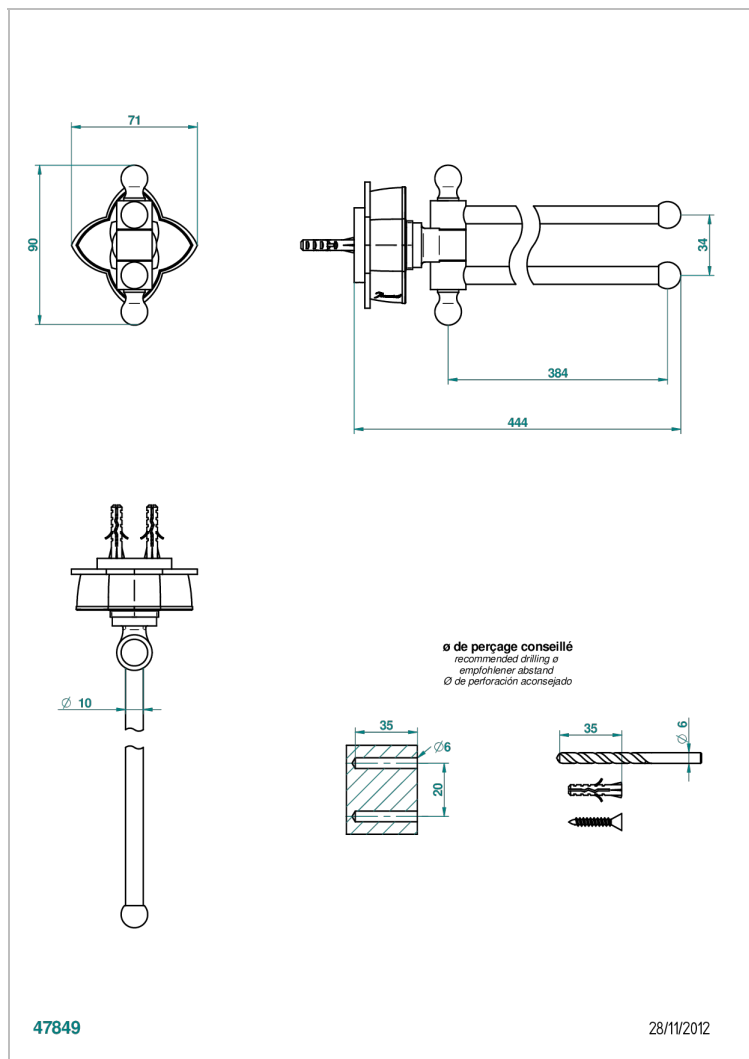

PETALE DE CRISTAL - CLEAR CRYSTAL FINE GOLD THREAD

THG[®]
PARIS

U6E-522

Double towel holder, 2 mobile rails, length: 400 mm, ø 16 mm

CHARACTERISTIC

- Pétales de Cristal - Clear crystal fine gold thread
- Double towel holder, 2 mobile rails, length: 400 mm, ø 16 mm