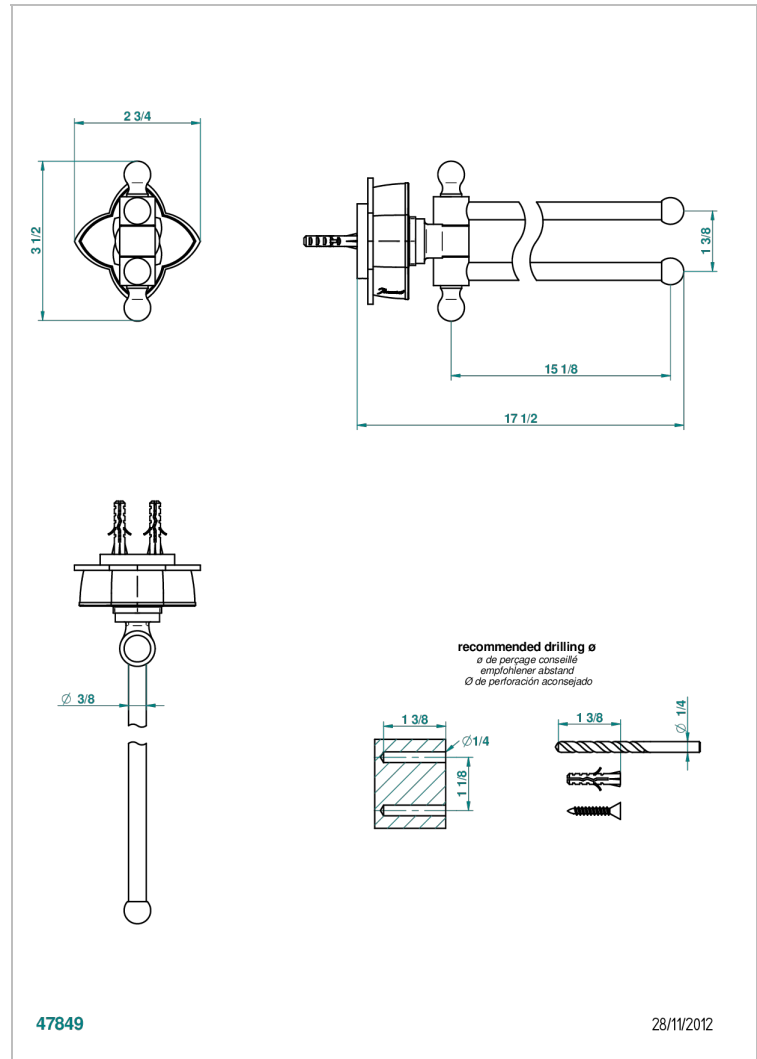

PETALE DE CRISTAL - CLEAR CRYSTAL FINE GOLD THREAD

U6E-522

Double towel holder, 2 mobile rails, length: 400 mm, ø 16 mm

CHARACTERISTIC

- Pétales de Cristal - Clear crystal fine gold thread
- Double towel holder, 2 mobile rails, length: 400 mm, ø 16 mm