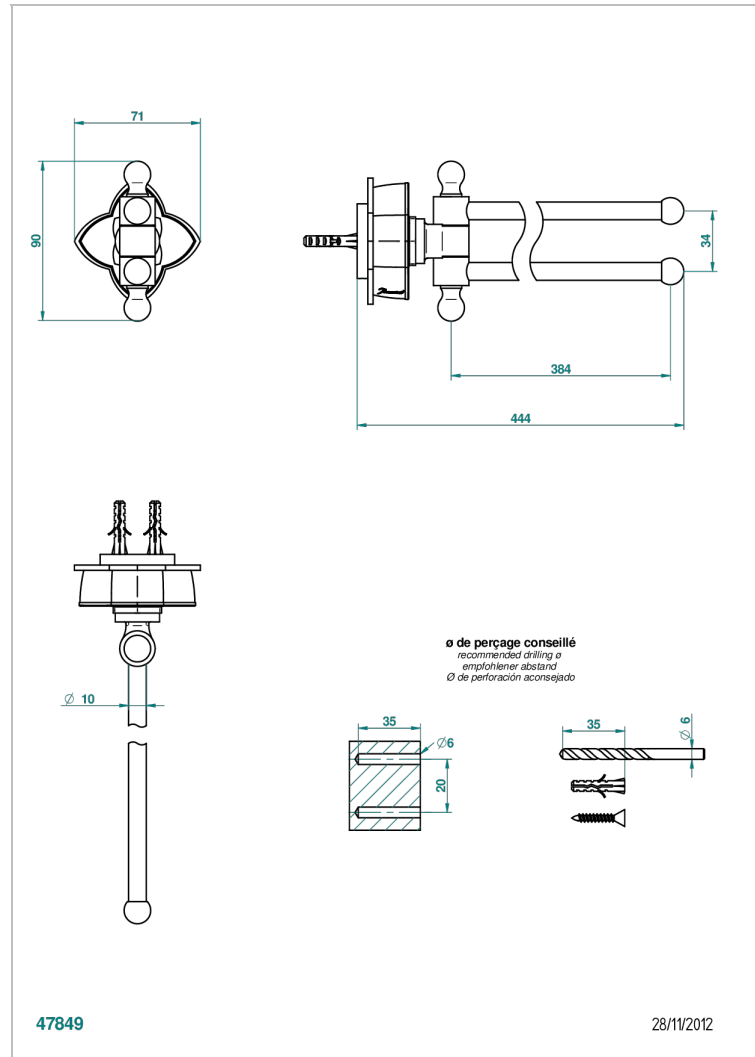

PETALE DE CRISTAL - CLEAR CRYSTAL FINE GOLD THREAD

U6E-522

Double towel holder, 2 mobile rails, length: 400 mm, ø 16 mm

47849

28/11/2012

CHARACTERISTIC

- Pétales de Cristal - Clear crystal fine gold thread
- Double towel holder, 2 mobile rails, length: 400 mm, ø 16 mm