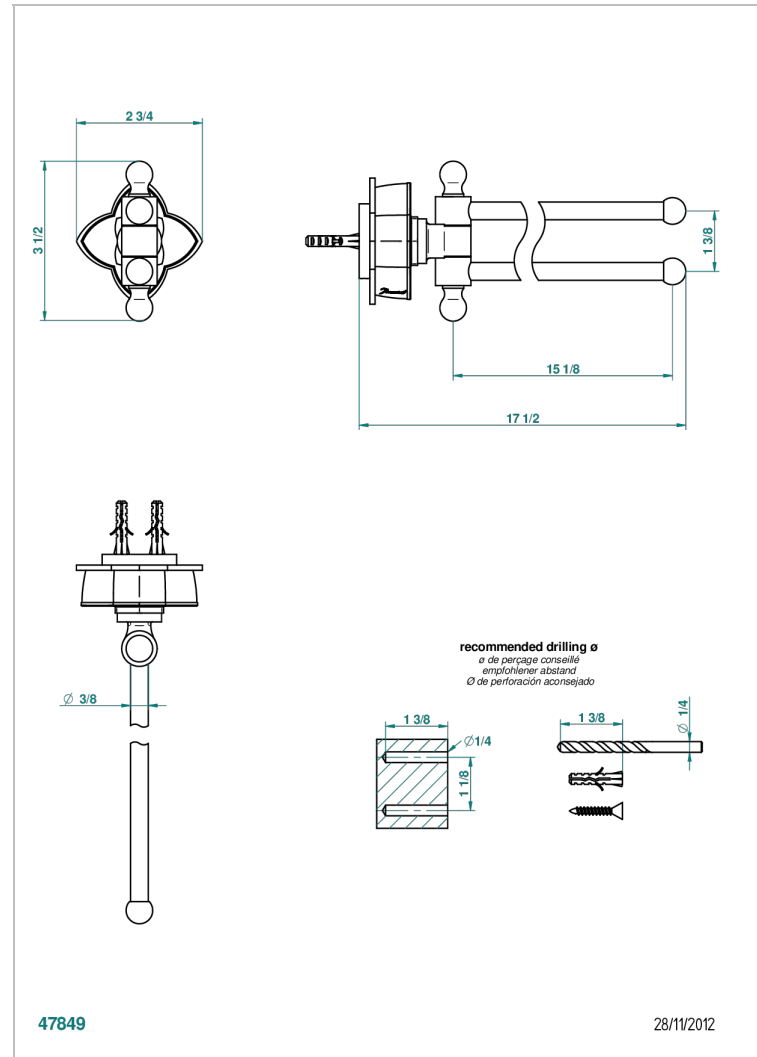

PETALE DE CRISTAL - CLEAR CRYSTAL FINE GOLD THREAD

U6E-522

Double towel holder, 2 mobile rails, length: 400 mm, ø 16 mm

CHARACTERISTIC

- Pétales de Cristal - Clear crystal fine gold thread
- Double towel holder, 2 mobile rails, length: 400 mm, ø 16 mm