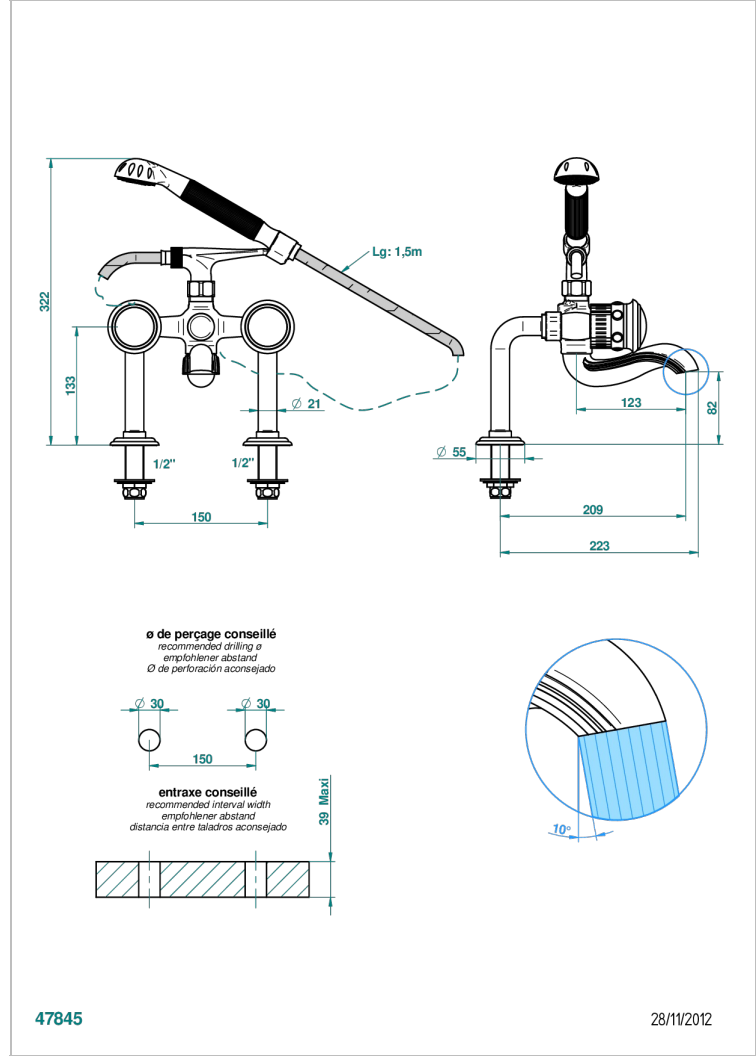

TROCADERO MALACHITE

U7A-13G

Rim mounted 2-hole bath/telephone shower mixer, shower and hose

CHARACTERISTIC

- ACS : 21ACCLY034

TECHNICAL SPECS

- Recommandé : 3 bars (max. 5 bars) - Advised : 43,5 psi (max. 72 psi)
- Bec : 75 l/min à 3 bars - Douchette : 9,5 l/min à 3 bars
- Spout : 19,8 gpm at 43.5 psi - Handshower : 2.5 gpm at 43.5 psi

STANDARDS

AVAILABLE FINITIONS

Antique nickel - H28
Black ceram - D30
Blush PVD - H62
Brass color PVD - H49
Brown bronze color PVD - F33
Gold color PVD - H52

Graphite PVD - H64
Matt Umber PVD - H67
Matt blush PVD - H60
Matt brass color PVD - H50
Matt brown bronze color PVD - F34
Matt chrome - C02