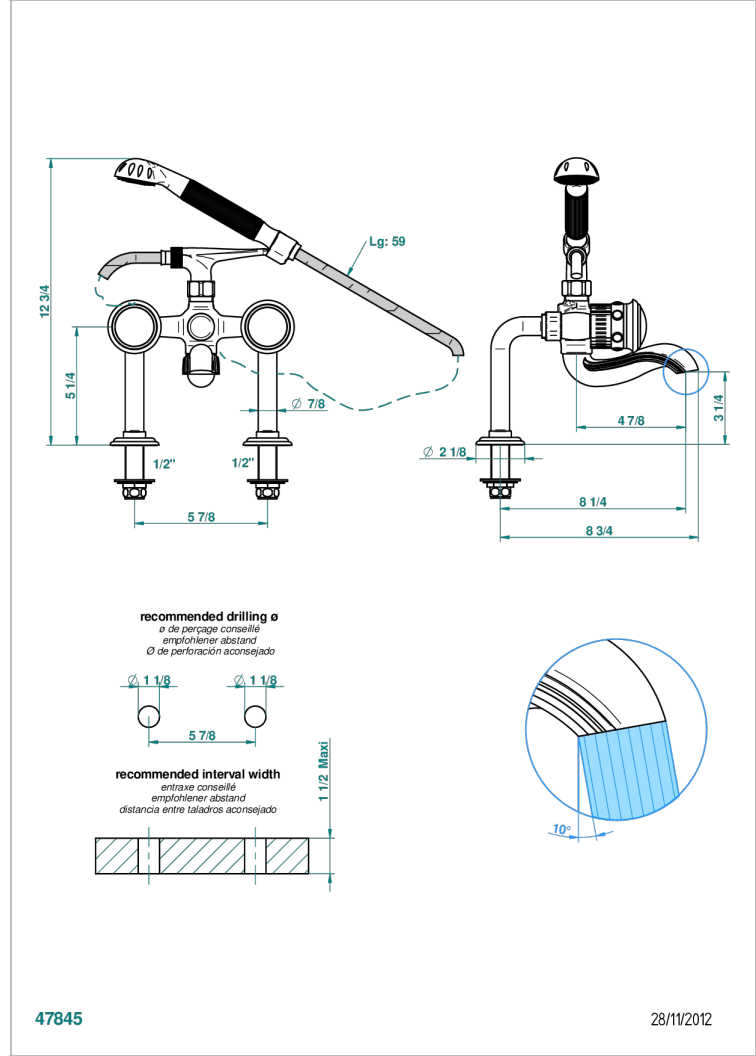

TROCADERO MALACHITE

U7A-13G

Rim mounted 2-hole bath/telephone shower mixer, shower and hose

CHARACTERISTIC

- ACS : 21ACCLY034

TECHNICAL SPECS

- Recommandé : 3 bars (max. 5 bars) - Advised : 43,5 psi (max. 72 psi)
- Bec : 75 l/min à 3 bars - Douchette : 9,5 l/min à 3 bars
- Spout : 19,8 gpm at 43.5 psi - Handshower : 2.5 gpm at 43.5 psi

STANDARDS

AVAILABLE FINITIONS

Antique nickel - H28
Black ceram - D30
Blush PVD - H62
Brass color PVD - H49
Brown bronze color PVD - F33
Gold color PVD - H52

Graphite PVD - H64
Matt Umber PVD - H67
Matt blush PVD - H60
Matt brass color PVD - H50
Matt brown bronze color PVD - F34
Matt chrome - C02