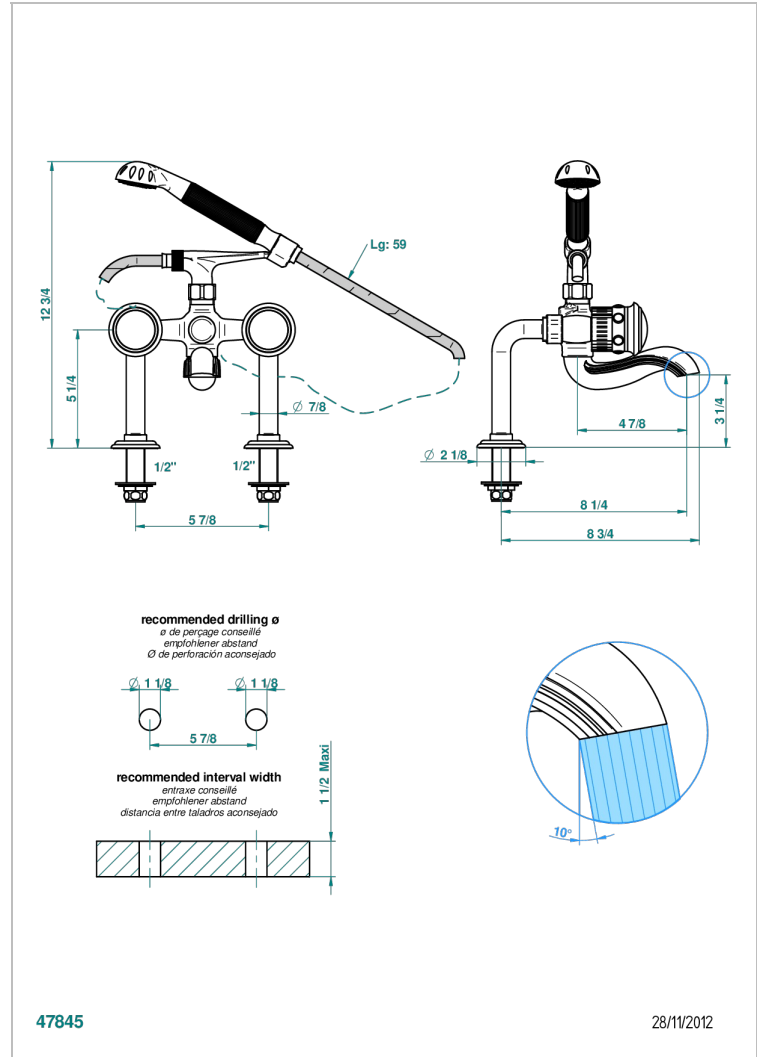

TROCADERO MALACHITE

U7A-13G

Rim mounted 2-hole bath/telephone shower mixer, shower and hose

THG[®]
PARIS

CHARACTERISTIC

- ACS : 21ACCLY034

TECHNICAL SPECS

- Recommandé : 3 bars (max. 5 bars) - Advised : 43,5 psi (max. 72 psi)
- Bec : 75 l/min à 3 bars - Douchette : 9,5 l/min à 3 bars
- Spout : 19,8 gpm at 43.5 psi - Handshower : 2.5 gpm at 43.5 psi

STANDARDS

AVAILABLE FINITIONS

Antique nickel - H28
Black ceram - D30
Blush PVD - H62
Brass color PVD - H49
Brown bronze color PVD - F33
Gold color PVD - H52

Graphite PVD - H64
Matt Umber PVD - H67
Matt blush PVD - H60
Matt brass color PVD - H50
Matt brown bronze color PVD - F34
Matt chrome - C02