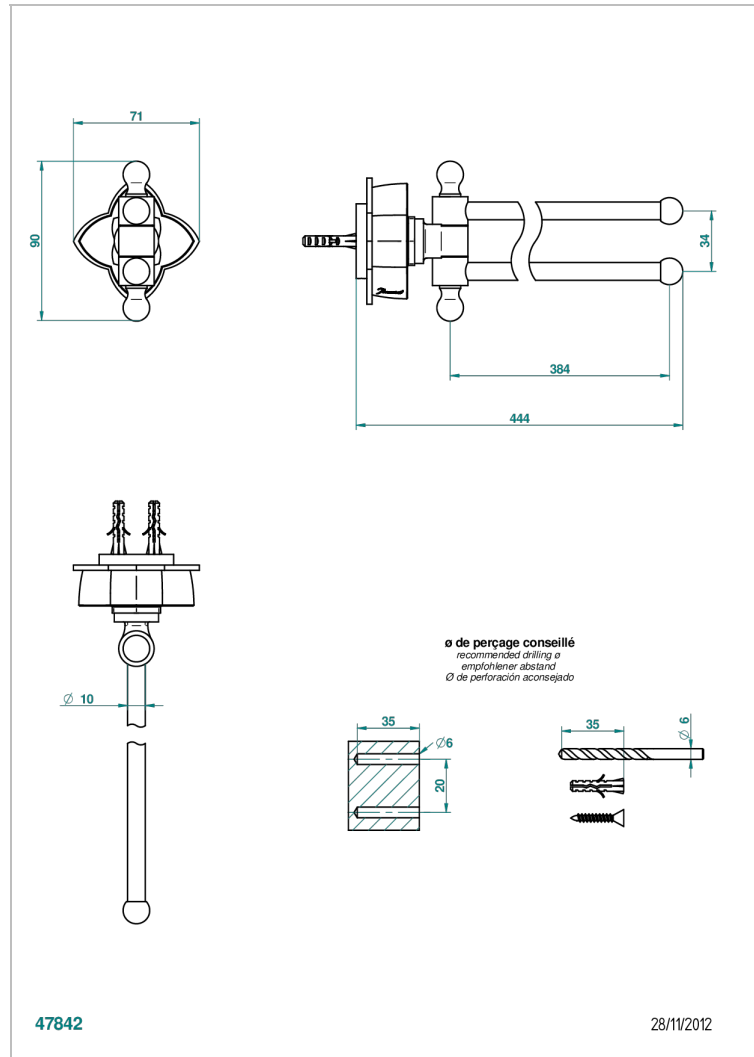

# PETALE DE CRISTAL - CLEAR CRYSTAL

U6A-522

Towel bar 15 3/4" long, double swivel

## CHARACTERISTIC

- Pétale de Cristal - Clear crystal
- Towel bar 15 3/4" long, double swivel