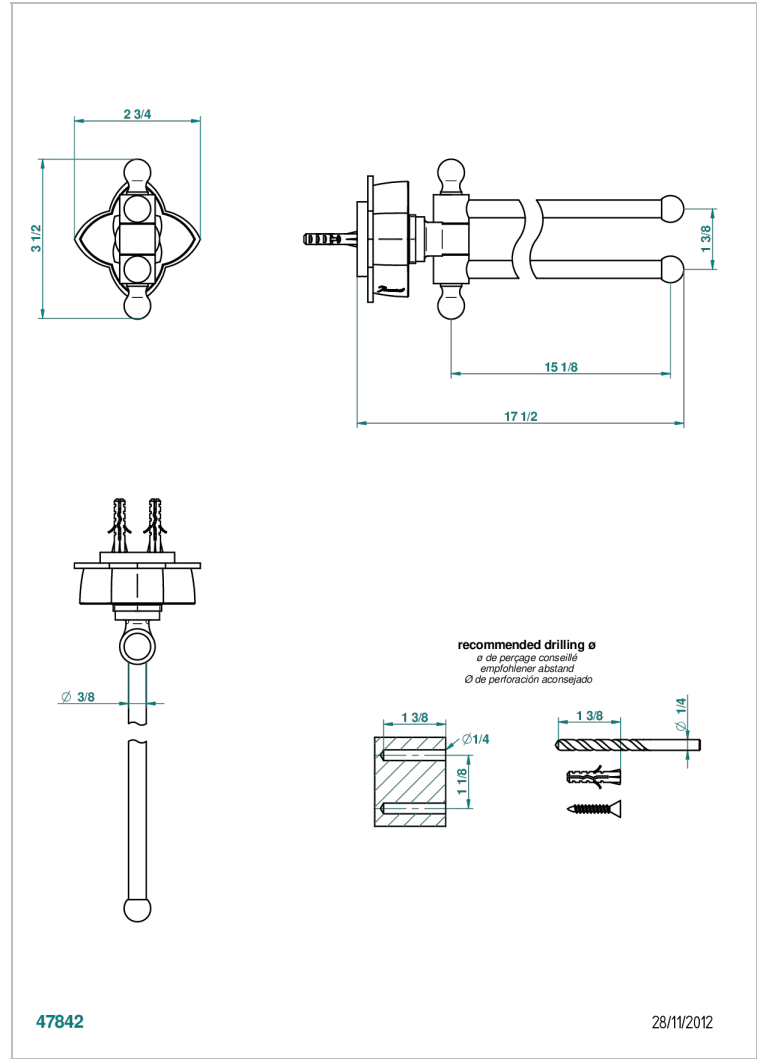

PETALE DE CRISTAL - CLEAR CRYSTAL

U6A-522

Towel bar 15 3/4" long, double swivel

CHARACTERISTIC

- Pétale de Cristal - Clear crystal
- Towel bar 15 3/4" long, double swivel

AVAILABLE FINITIONS

Black ceram - D30
 Blush PVD - H62
 Brass color PVD - H49
 Brown bronze color PVD - F33
 Chrome polished - A02
 Chrome polished / gold polished - G02