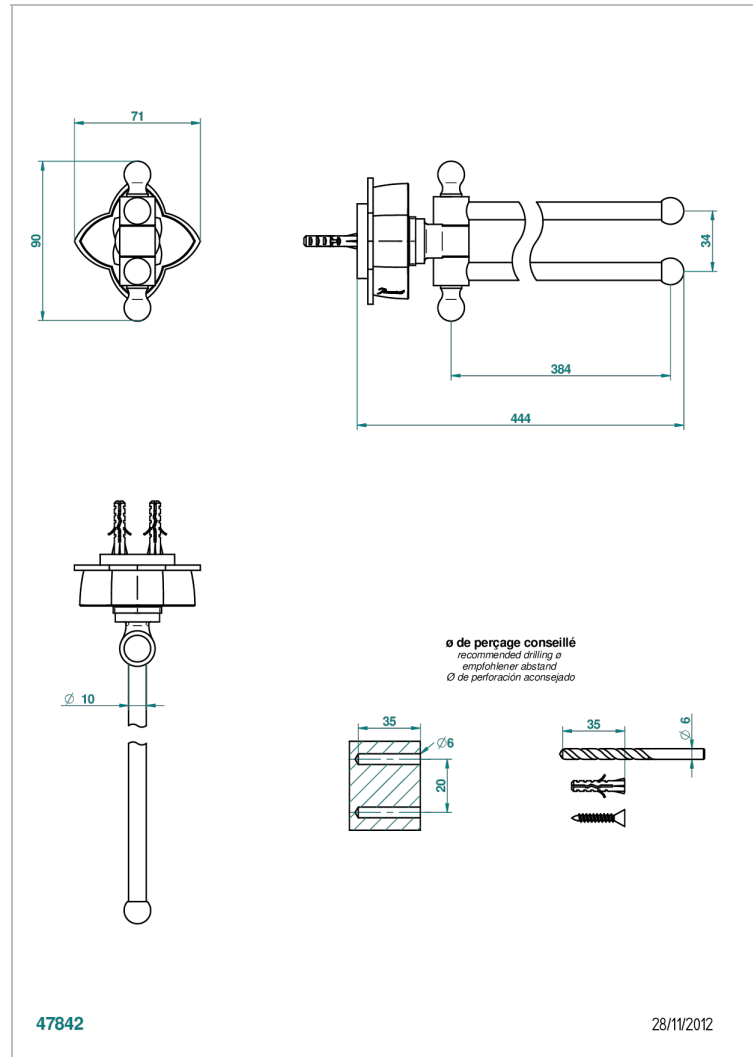

# PETALE DE CRISTAL - CLEAR CRYSTAL

U6A-522

Double towel holder, 2 mobile rails, length: 400 mm,  $\varnothing$  16 mm

THG<sup>®</sup>  
PARIS

## CHARACTERISTIC

- Pétale de Cristal - Clear crystal
- Double towel holder, 2 mobile rails, length: 400 mm,  $\varnothing$  16 mm