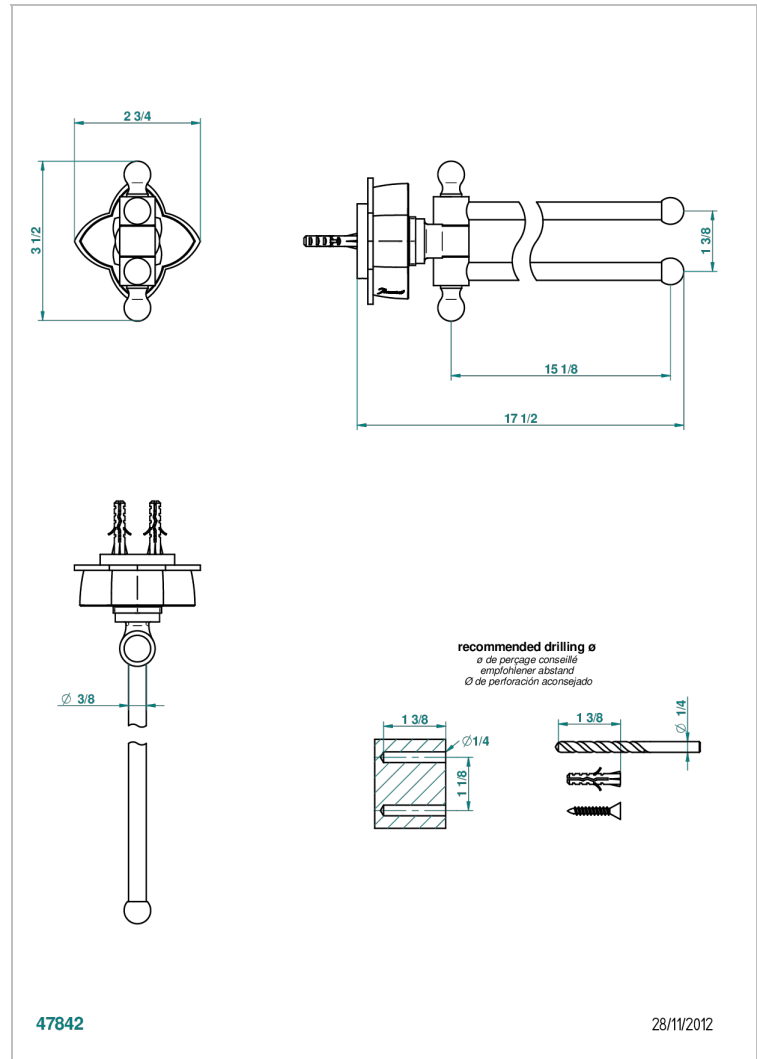

PETALE DE CRISTAL - CLEAR CRYSTAL

U6A-522

Double towel holder, 2 mobile rails, length: 400 mm, ø 16 mm

THG[®]
PARIS

CHARACTERISTIC

- Pétale de Cristal - Clear crystal
- Double towel holder, 2 mobile rails, length: 400 mm, ø 16 mm