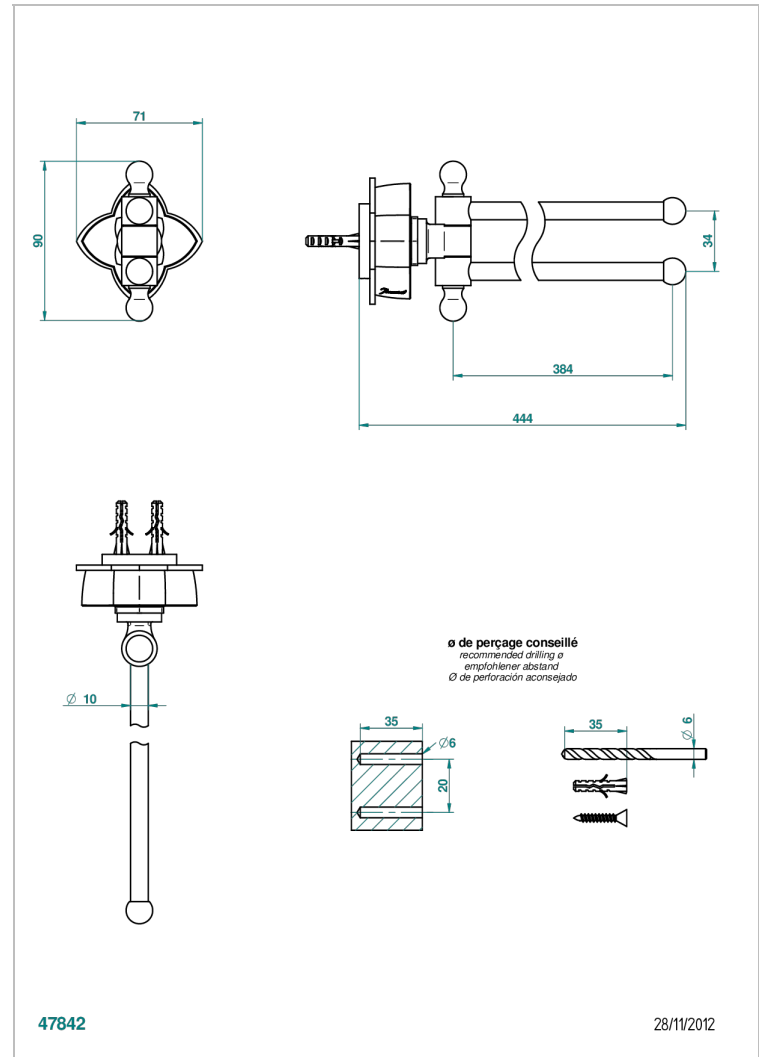

PETALE DE CRISTAL - CLEAR CRYSTAL

U6A-522

Double towel holder, 2 mobile rails, length: 400 mm, ø 16 mm

THG[®]
PARIS

CHARACTERISTIC

- Pétale de Cristal - Clear crystal
- Double towel holder, 2 mobile rails, length: 400 mm, ø 16 mm