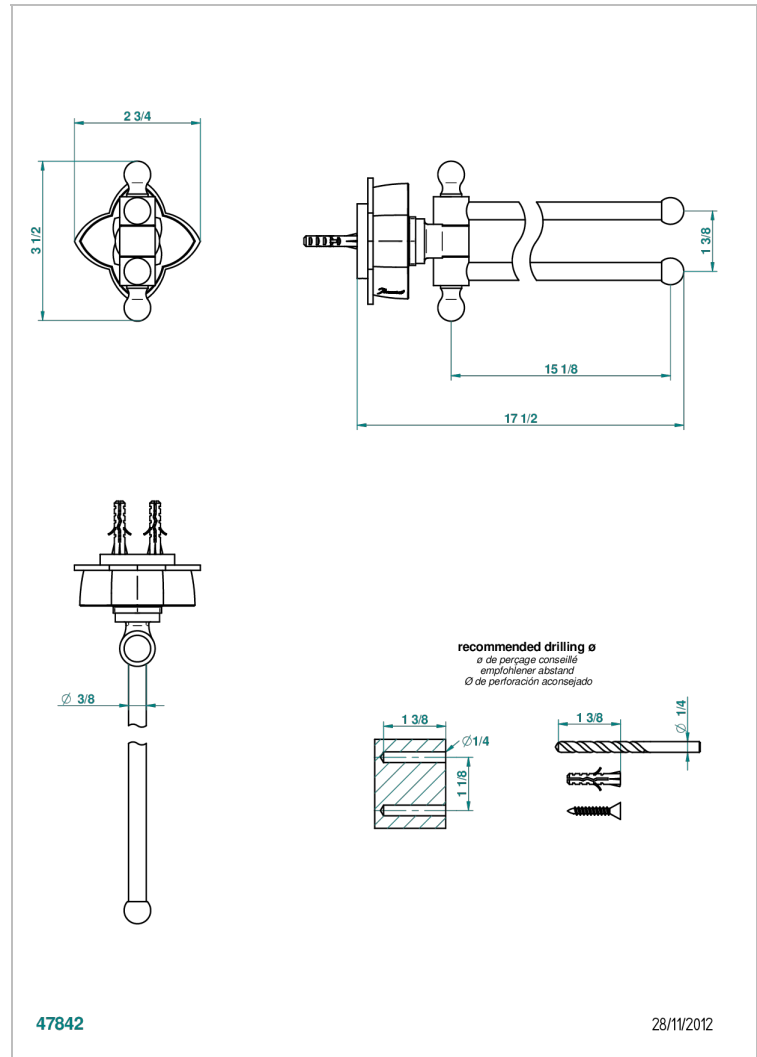

PETALE DE CRISTAL - CLEAR CRYSTAL

U6A-522

Double towel holder, 2 mobile rails, length: 400 mm, ø 16 mm

CHARACTERISTIC

- Pétale de Cristal - Clear crystal
- Double towel holder, 2 mobile rails, length: 400 mm, ø 16 mm