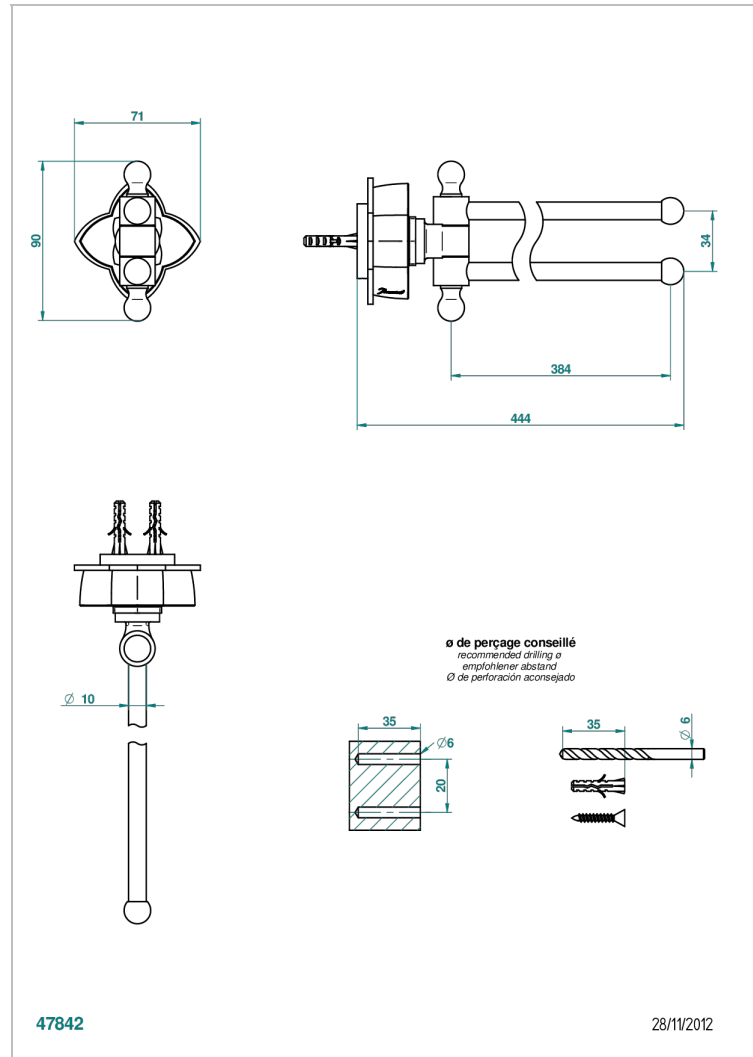

PETALE DE CRISTAL - CLEAR CRYSTAL

U6A-522

Double towel holder, 2 mobile rails, length: 400 mm, \varnothing 16 mm

THG[®]
PARIS

CHARACTERISTIC

- Pétale de Cristal - Clear crystal
- Double towel holder, 2 mobile rails, length: 400 mm, \varnothing 16 mm