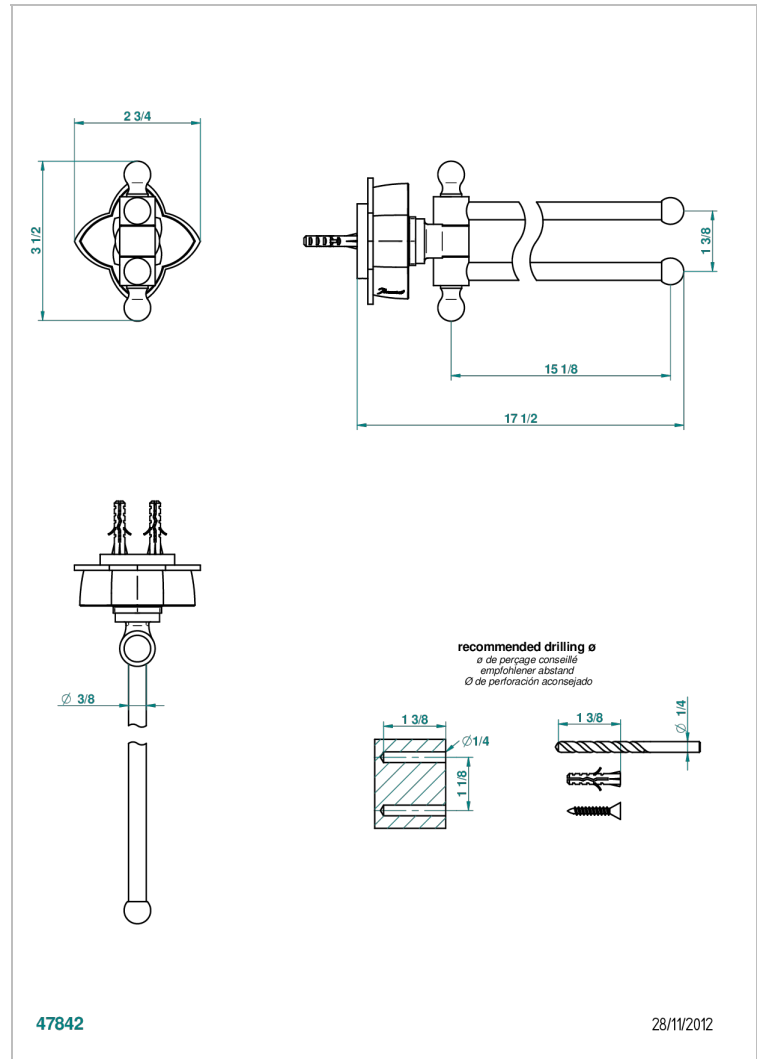

# PETALE DE CRISTAL - CLEAR CRYSTAL

U6A-522

Double towel holder, 2 mobile rails, length: 400 mm, ø 16 mm

## CHARACTERISTIC

- Pétale de Cristal - Clear crystal
- Double towel holder, 2 mobile rails, length: 400 mm, ø 16 mm