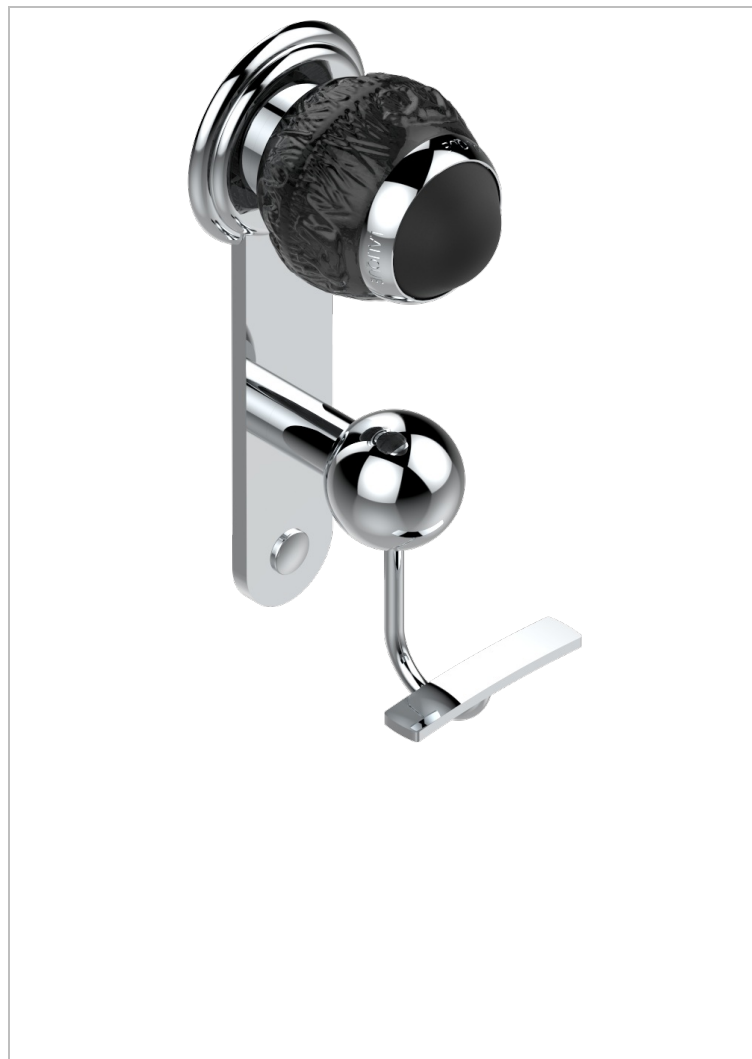

# PANTHERE BLACK CRYSTAL

A2K-510

Robe hook

## CHARACTERISTIC

- Panthère Black crystal
- Robe hook

## AVAILABLE FINITIONS

Black ceram - D30  
Blush PVD - H62  
Brass color PVD - H49  
Brown bronze color PVD - F33  
Chrome polished - A02  
Chrome polished / gold polished - G02

Copper antique matt, coated - H07  
Gold color PVD - H52  
Gold mat - F07  
Gold polished - F01  
Graphite PVD - H64  
Light coated bronze - D01