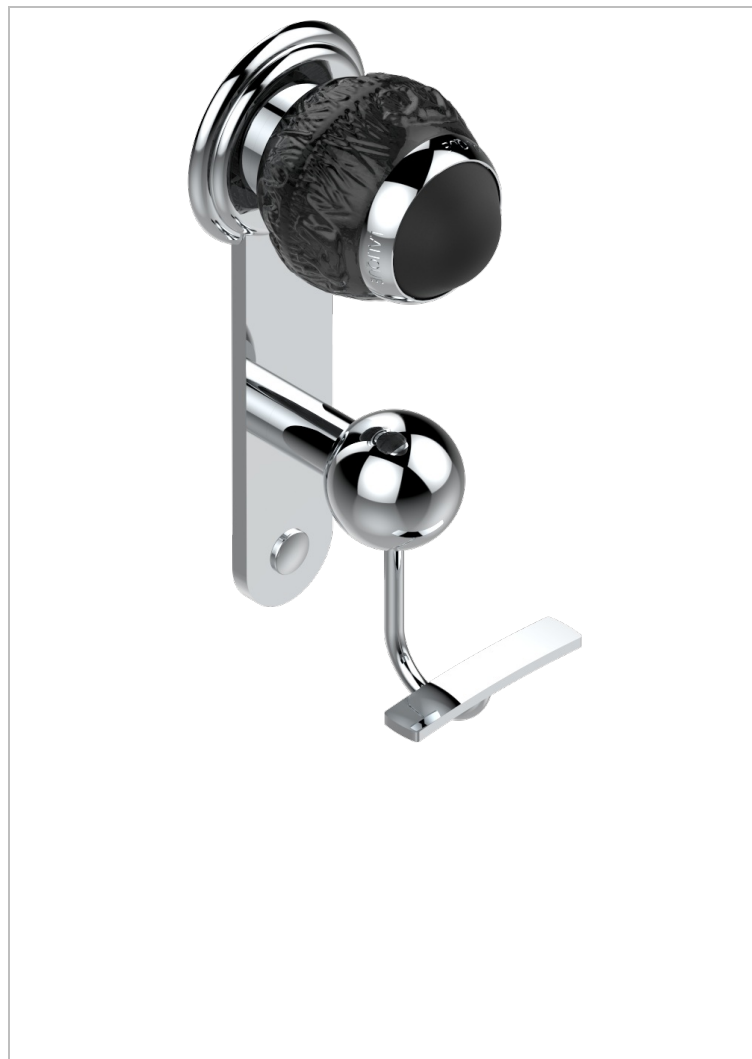

# PANTHERE BLACK CRYSTAL

A2K-510

Robe hook

## CHARACTERISTIC

- Panthere Black crystal
- Robe hook

## AVAILABLE FINITIONS

Black ceram - D30  
Blush PVD - H62  
Brass color PVD - H49  
Brown bronze color PVD - F33  
Chrome polished - A02  
Chrome polished / gold polished - G02

Copper antique matt, coated - H07  
Gold color PVD - H52  
Gold mat - F07  
Gold polished - F01  
Graphite PVD - H64  
Light coated bronze - D01