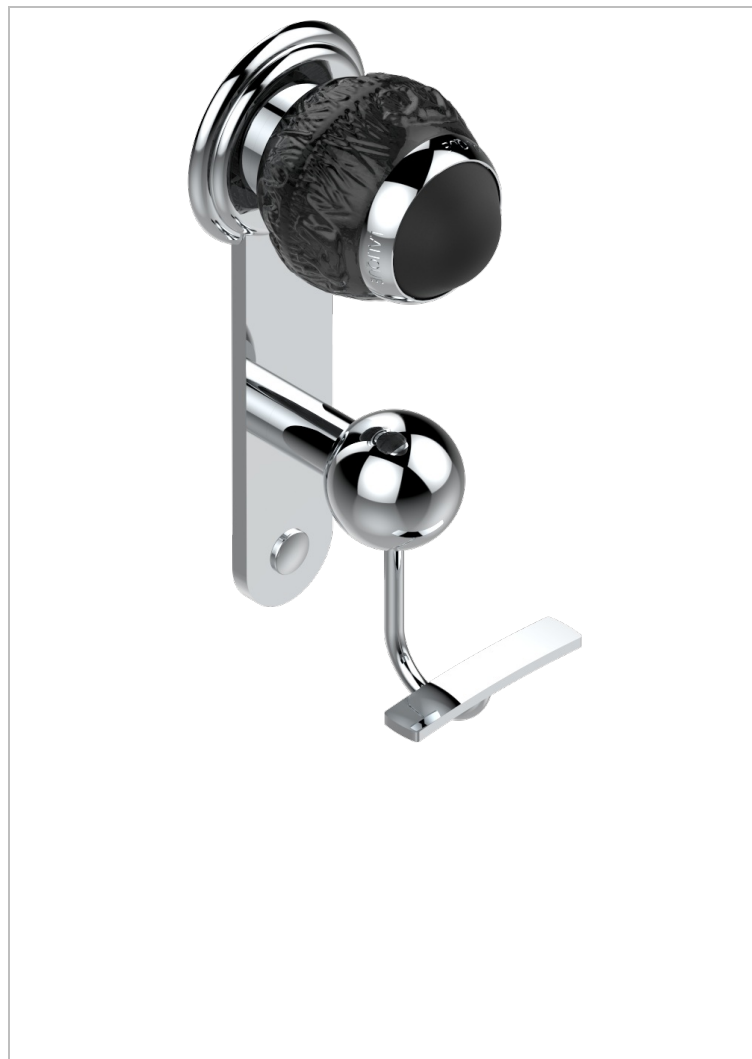

# PANTHERE BLACK CRYSTAL

A2K-510

Robe hook

## CHARACTERISTIC

- Panthère Black crystal
- Robe hook

## AVAILABLE FINITIONS

Antique nickel - H28  
Black ceram - D30  
Blush PVD - H62  
Brass color PVD - H49  
Brown bronze color PVD - F33  
Gold color PVD - H52

Graphite PVD - H64  
Lacquered light bronze - D01  
Matt Umber PVD - H67  
Matt blush PVD - H60  
Matt brass color PVD - H50  
Matt brown bronze color PVD - F34