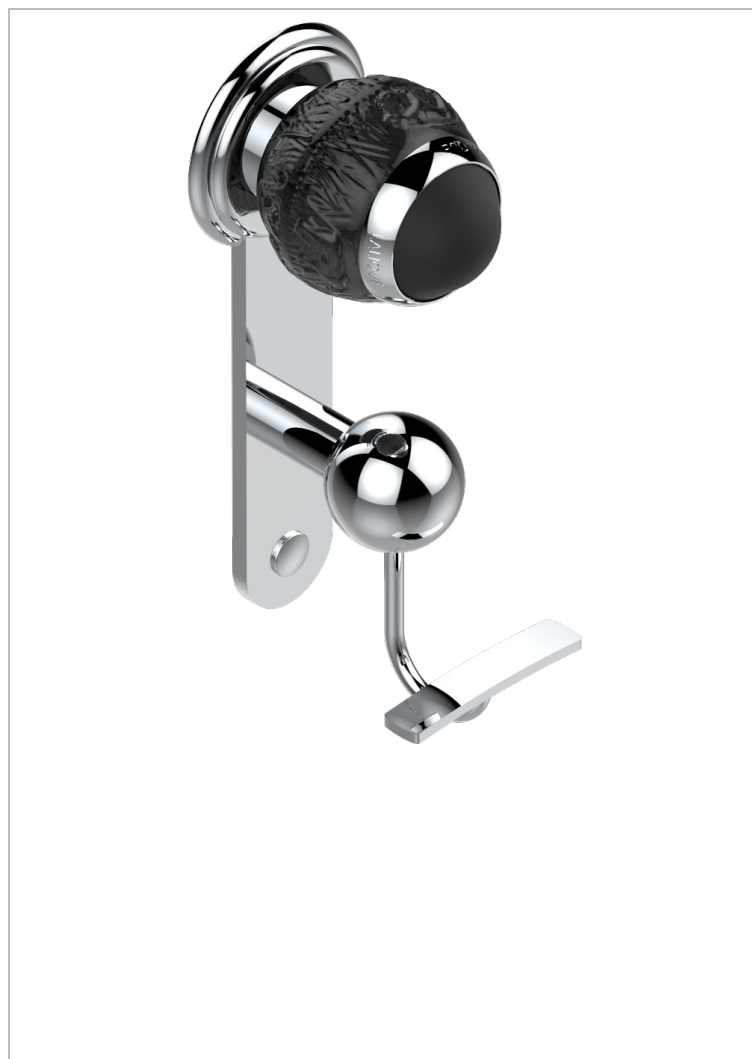

# PANTHERE BLACK CRYSTAL

A2K-510

Robe hook

## CHARACTERISTIC

- Panthère Black crystal
- Robe hook

## AVAILABLE FINITIONS

Antique nickel - H28  
 Black ceram - D30  
 Blush PVD - H62  
 Brass color PVD - H49  
 Brown bronze color PVD - F33  
 Gold color PVD - H52

Graphite PVD - H64  
 Lacquered light bronze - D01  
 Matt Umber PVD - H67  
 Matt blush PVD - H60  
 Matt brass color PVD - H50  
 Matt brown bronze color PVD - F34