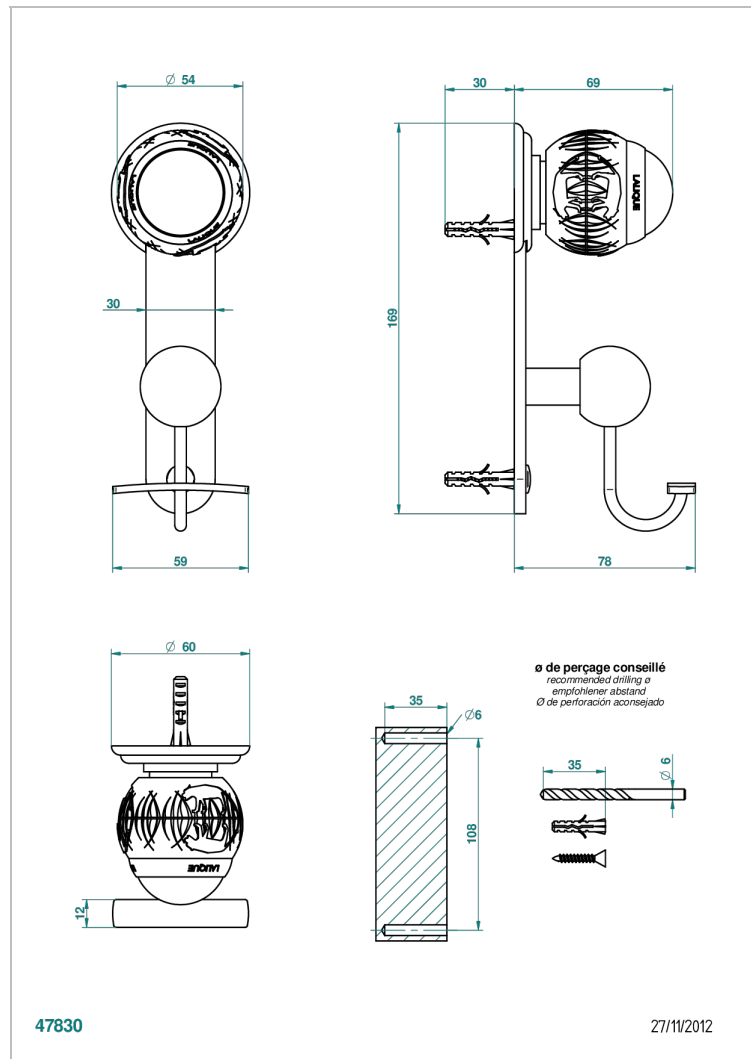

PANTHERE BLACK CRYSTAL

A2K-510

Robe hook

CHARACTERISTIC

- Panthère Black crystal
- Robe hook

AVAILABLE FINITIONS

Antique nickel - H28
Black ceram - D30
Blush PVD - H62
Brass color PVD - H49
Brown bronze color PVD - F33
Gold color PVD - H52

Nickel color PVD - H55
Polished chrome (color finish) - A02
Polished chrome / Polished gold (color finish) - G02
Polished gold (color finish) - F01
Polished nickel - B01
Soft gold - F30

Soft matt gold - F31
Umber PVD - H66
Varnished matt antique red copper (color finish) - H07