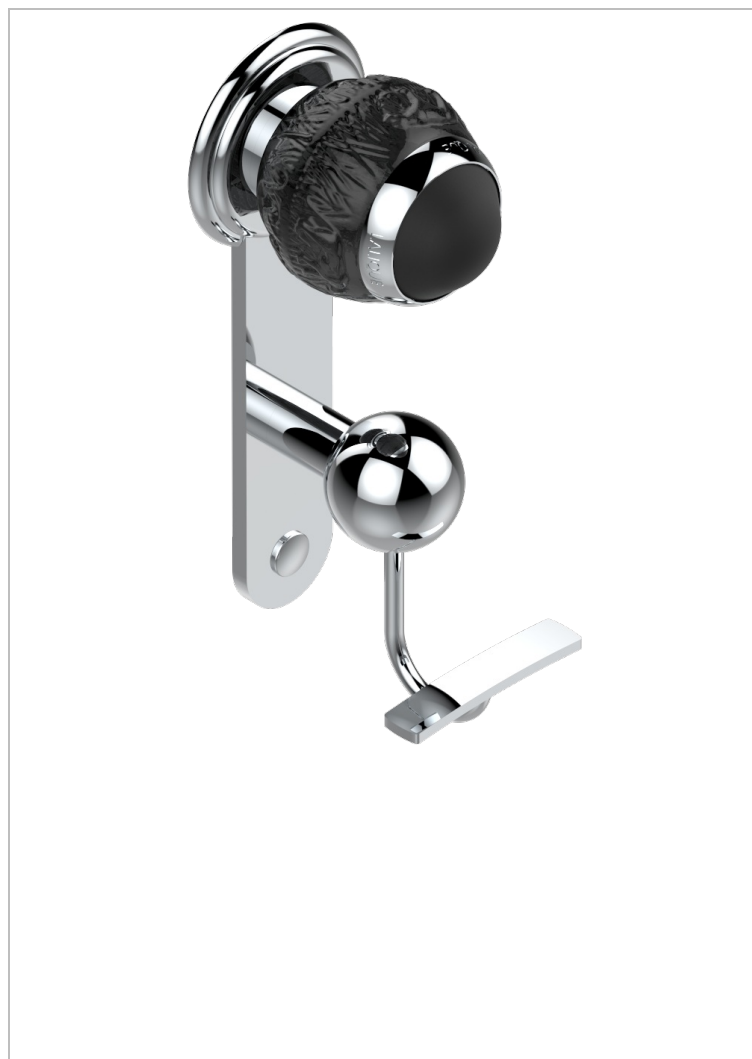

PANTHERE BLACK CRYSTAL

A2K-510

Robe hook

CHARACTERISTIC

- Panthere Black crystal
- Robe hook

AVAILABLE FINITIONS

Antique nickel - H28
Black ceram - D30
Blush PVD - H62
Brass color PVD - H49
Brown bronze color PVD - F33
Gold color PVD - H52

Graphite PVD - H64
Lacquered light bronze - D01
Matt Umber PVD - H67
Matt blush PVD - H60
Matt brass color PVD - H50
Matt brown bronze color PVD - F34

Matt chrome - C02
Matt gold - F07
Matt gold color PVD - H53
Matt graphite PVD - H65
Matt nickel (color finish) - C01
Matt nickel color PVD - H56

Nickel color PVD - H55
Polished chrome (color finish) - A02
Polished chrome / Polished gold (color finish) - G02
Polished gold (color finish) - F01
Polished nickel - B01
Soft gold - F30

Soft matt gold - F31
Umber PVD - H66
Varnished matt antique red copper (color finish) - H07