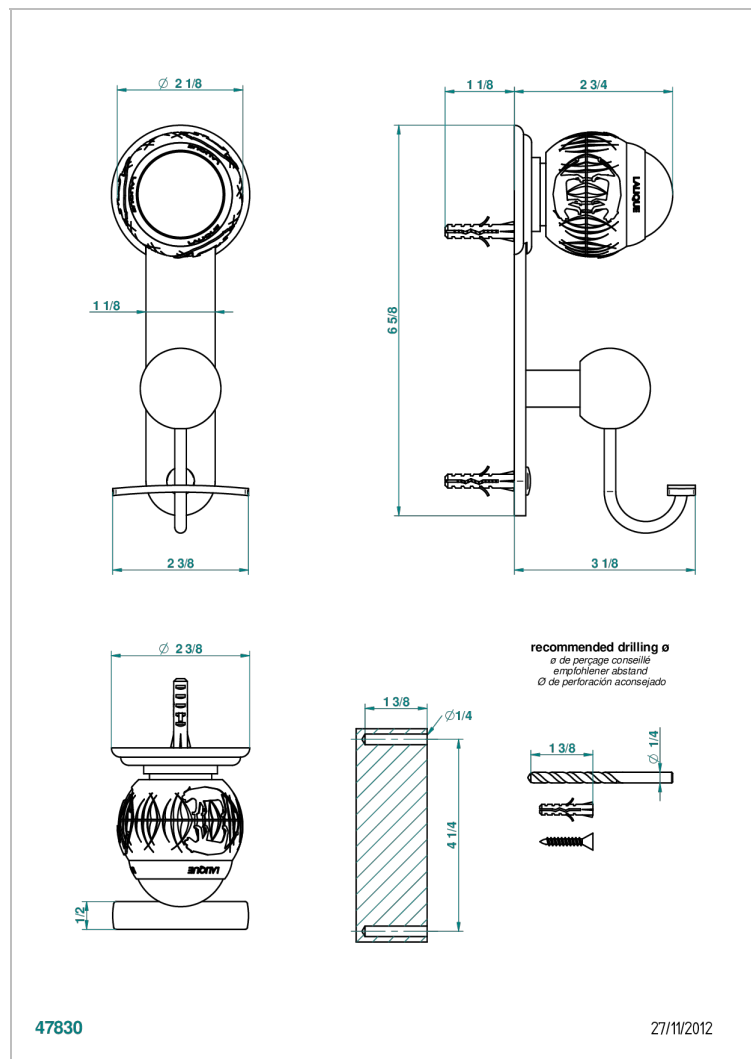

PANTHERE BLACK CRYSTAL

A2K-510

Robe hook

CHARACTERISTIC

- Panthere Black crystal
- Robe hook

AVAILABLE FINITIONS

Antique nickel - H28
Black ceram - D30
Blush PVD - H62
Brass color PVD - H49
Brown bronze color PVD - F33
Gold color PVD - H52