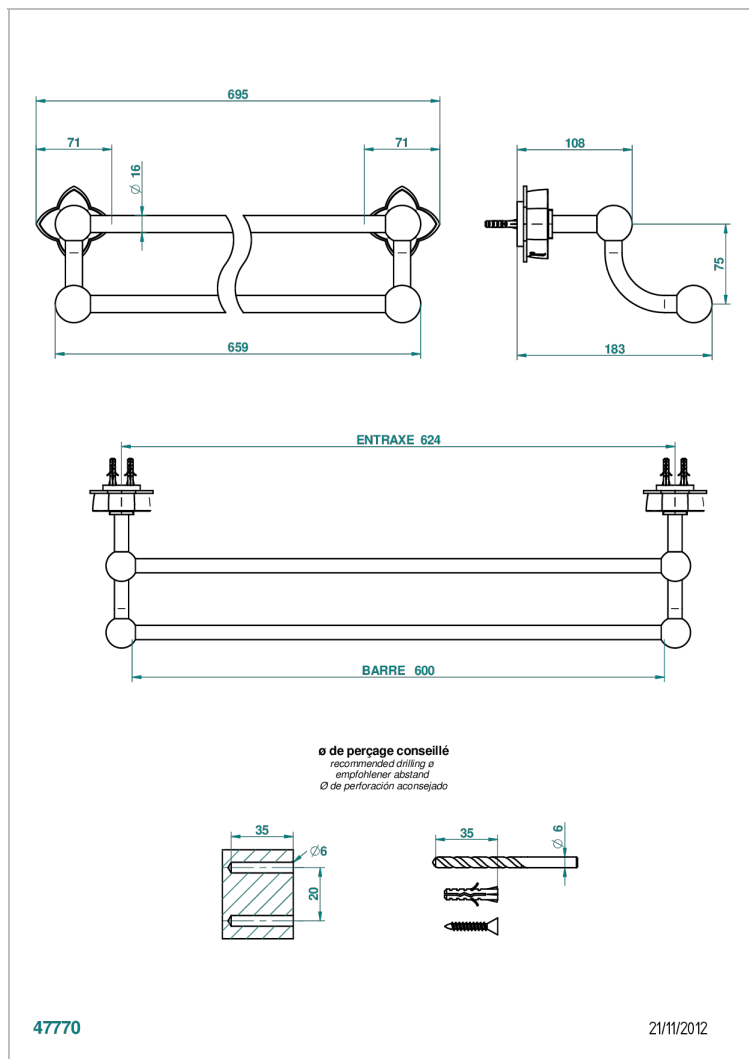

# PETALE DE CRISTAL - AZUL CRISTAL

U6B-516/60

Towel rail, 2 fixed rails, length: 600 mm

THG<sup>®</sup>  
PARIS

## CARACTERÍSTICAS

- Pétale de Cristal - azul cristal
- Towel rail, 2 fixed rails, length: 600 mm