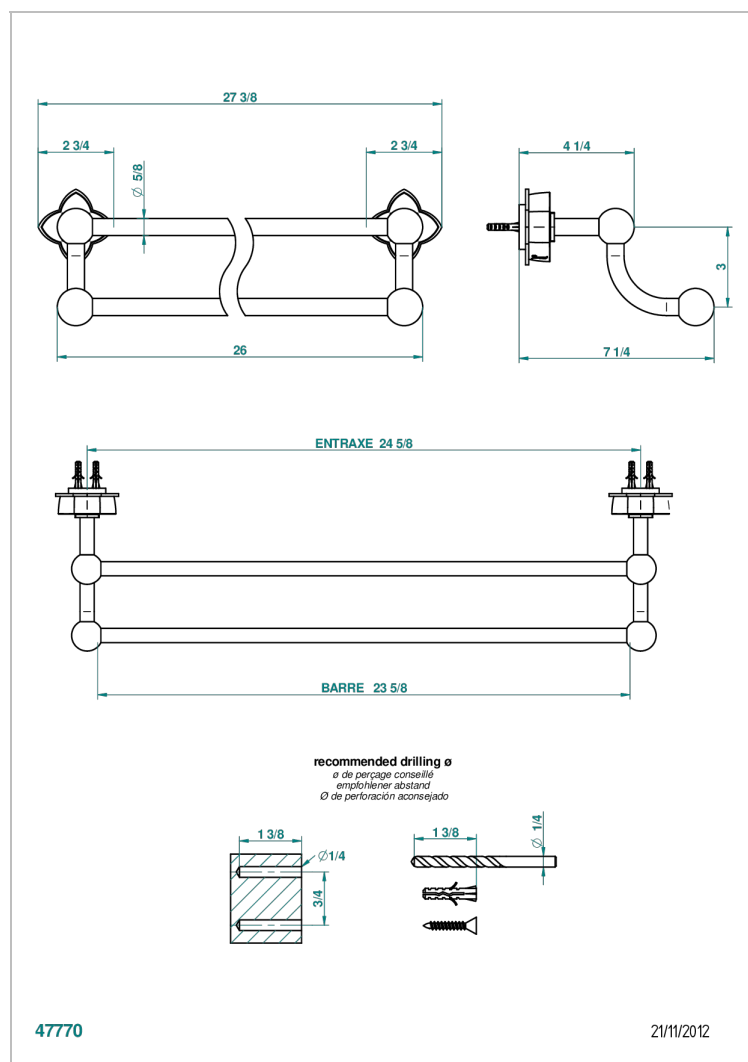

PETALE DE CRISTAL - AZUL CRISTAL

U6B-516/60

Towel rail, 2 fixed rails, length: 600 mm

THG[®]
PARIS

CARACTERÍSTICAS

- Pétales de Cristal - azul cristal
- Towel rail, 2 fixed rails, length: 600 mm

ACABADOS DISPONIBLES