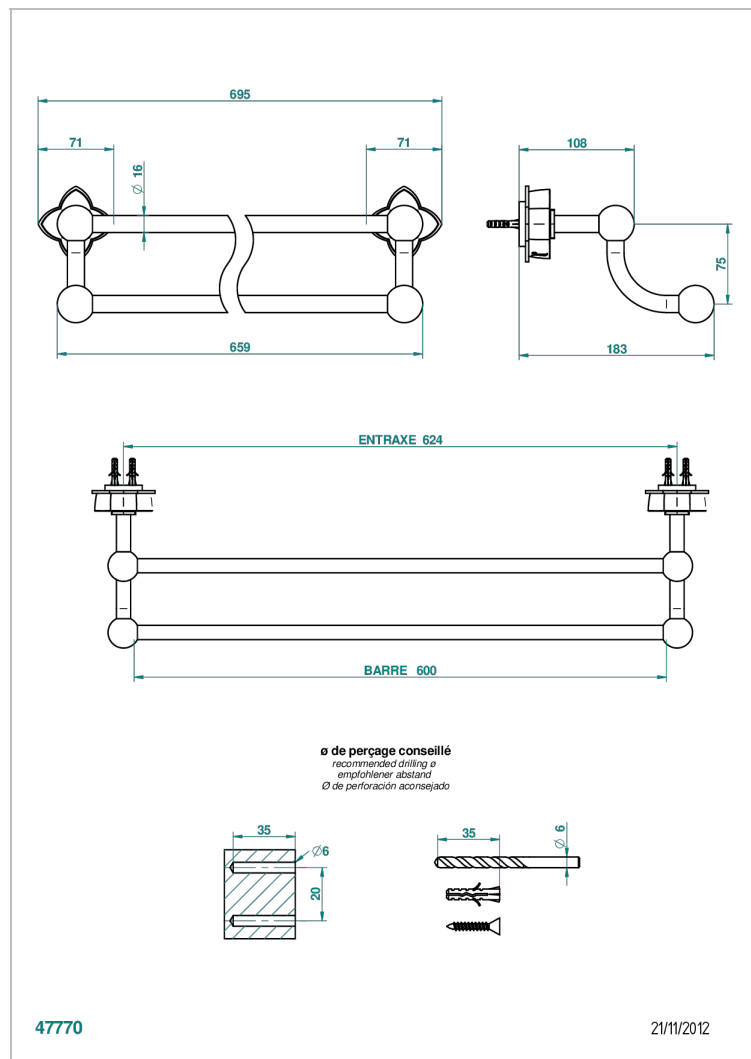

# PETALE DE CRISTAL - AZUL CRISTAL

U6B-516/60

Towel rail, 2 fixed rails, length: 600 mm

THG<sup>®</sup>  
PARIS

## CARACTERÍSTICAS

- Pétale de Cristal - azul cristal
- Towel rail, 2 fixed rails, length: 600 mm