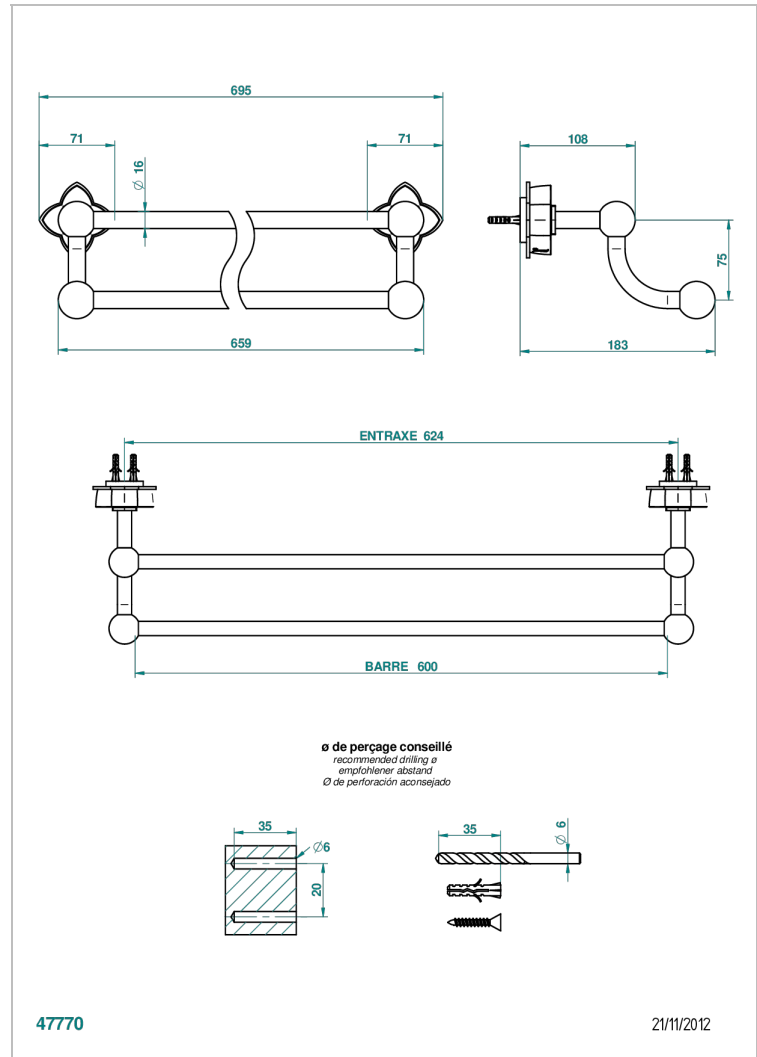

PETALE DE CRISTAL - BLUE CRYSTAL

U6B-516/60

Towel rail, 2 fixed rails, length: 600 mm

THG[®]
PARIS

CHARACTERISTIC

- Pétale de Cristal - Blue crystal
- Towel rail, 2 fixed rails, length: 600 mm

AVAILABLE FINITIONS