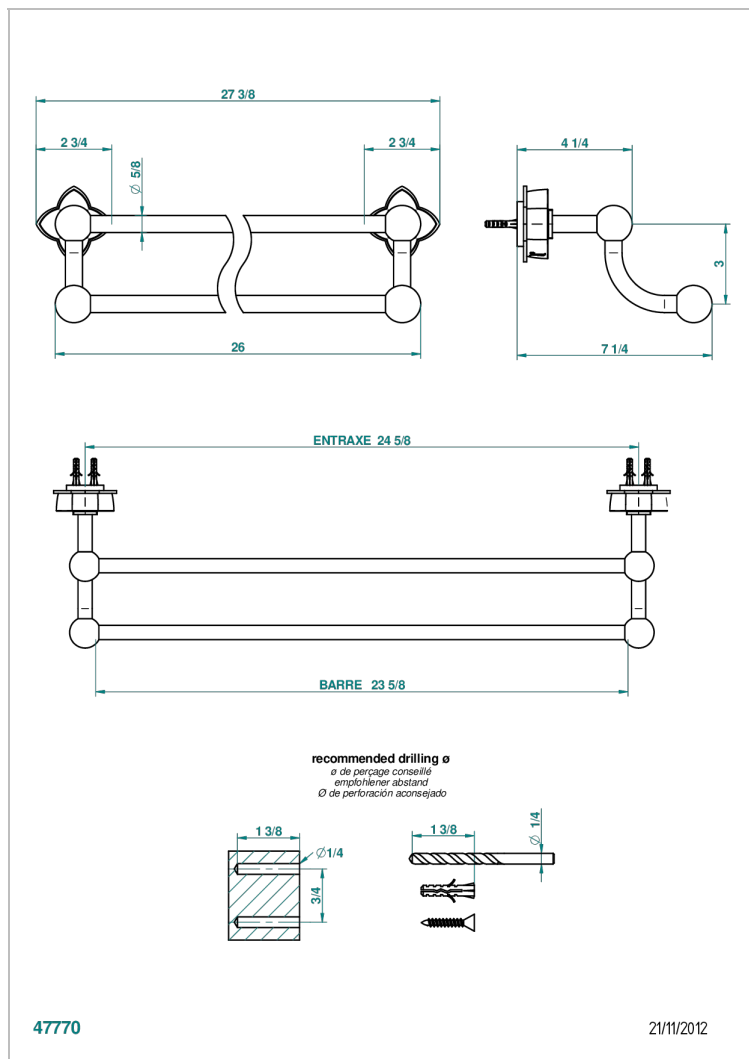

PETALE DE CRISTAL - AZUL CRISTAL

U6B-516/60

Towel rail, 2 fixed rails, length: 600 mm

THG[®]
PARIS

47770

21/11/2012

CARACTERÍSTICAS

- Pétales de Cristal - azul cristal
- Towel rail, 2 fixed rails, length: 600 mm