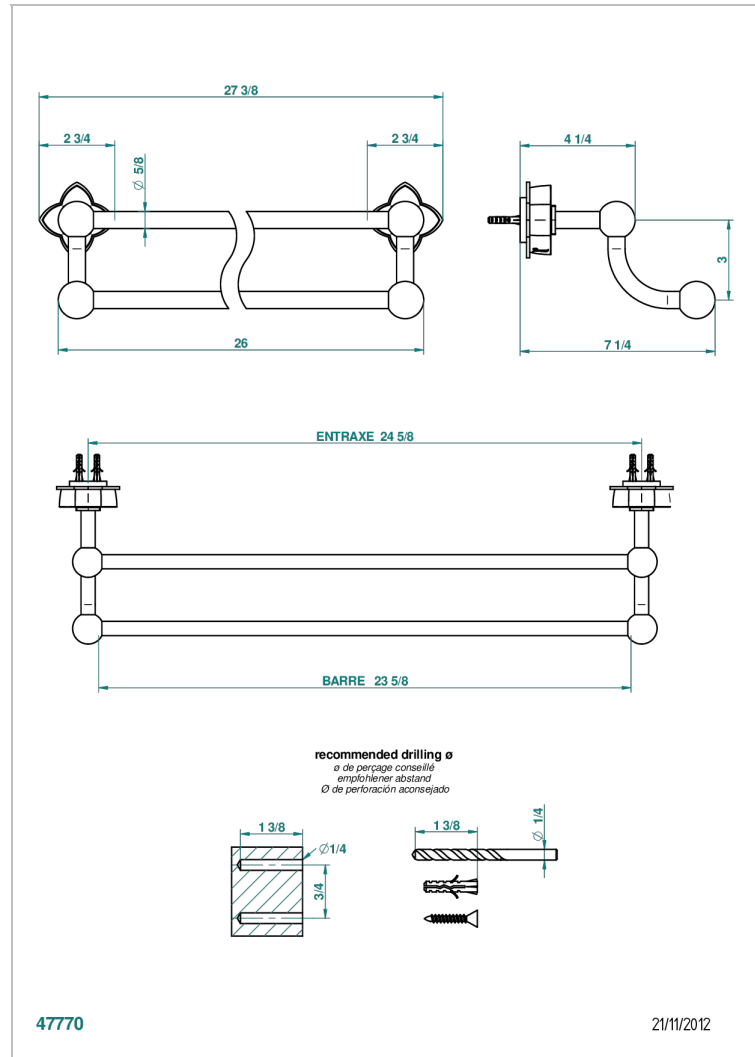

PETALE DE CRISTAL - BLUE CRYSTAL

U6B-516/60

Towel rail, 2 fixed rails, length: 600 mm

CHARACTERISTIC

- Pétale de Cristal - Blue crystal
- Towel rail, 2 fixed rails, length: 600 mm

AVAILABLE FINITIONS

Antique nickel - H28
 Black ceram - D30
 Blush PVD - H62
 Brass color PVD - H49
 Brown bronze color PVD - F33
 Gold color PVD - H52