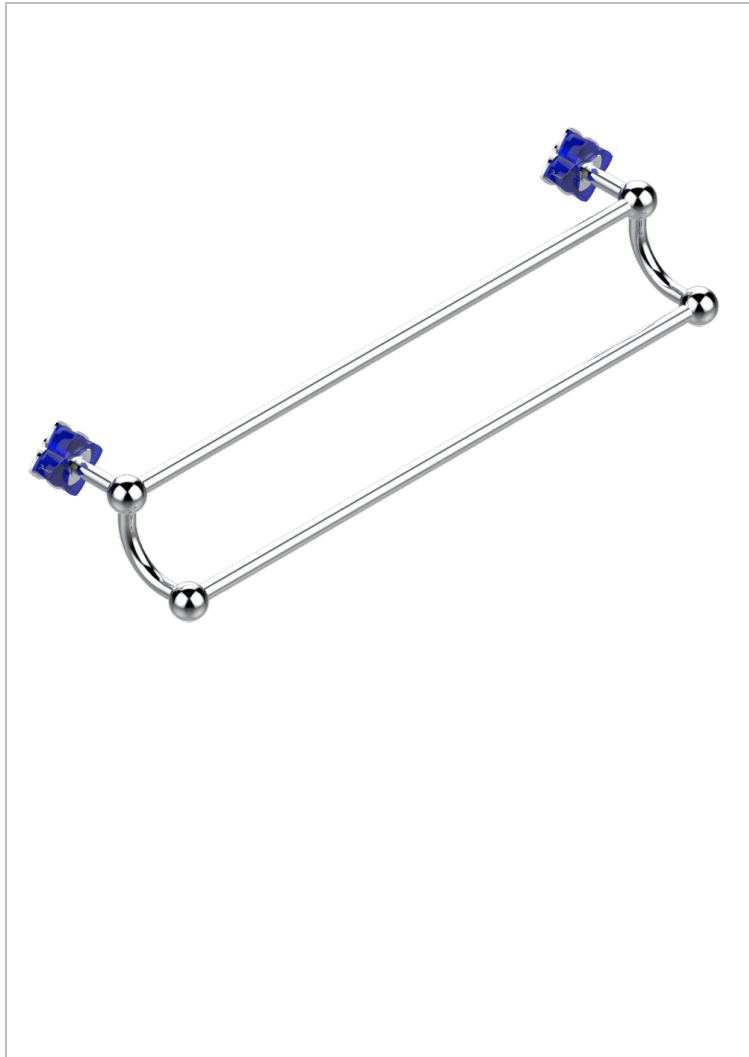

PETALE DE CRISTAL - BLUE CRYSTAL

U6B-516/60

Towel rail, 2 fixed rails, length: 600 mm

CHARACTERISTIC

- Pétale de Cristal - Blue crystal
- Towel rail, 2 fixed rails, length: 600 mm

AVAILABLE FINITIONS

Antique nickel - H28
 Black ceram - D30
 Blush PVD - H62
 Brass color PVD - H49
 Brown bronze color PVD - F33
 Gold color PVD - H52

Graphite PVD - H64
 Lacquered light bronze - D01
 Matt Umber PVD - H67
 Matt blush PVD - H60
 Matt brass color PVD - H50
 Matt brown bronze color PVD - F34

Matt chrome - C02
 Matt gold - F07
 Matt gold color PVD - H53
 Matt graphite PVD - H65
 Matt nickel (color finish) - C01
 Matt nickel color PVD - H56

Nickel color PVD - H55
 Polished chrome (color finish) - A02
 Polished chrome / Polished gold (color finish) - G02
 Polished gold (color finish) - F01
 Polished nickel - B01
 Soft gold - F30

Soft matt gold - F31
 Umber PVD - H66
 Varnished matt antique red copper (color finish) - H07