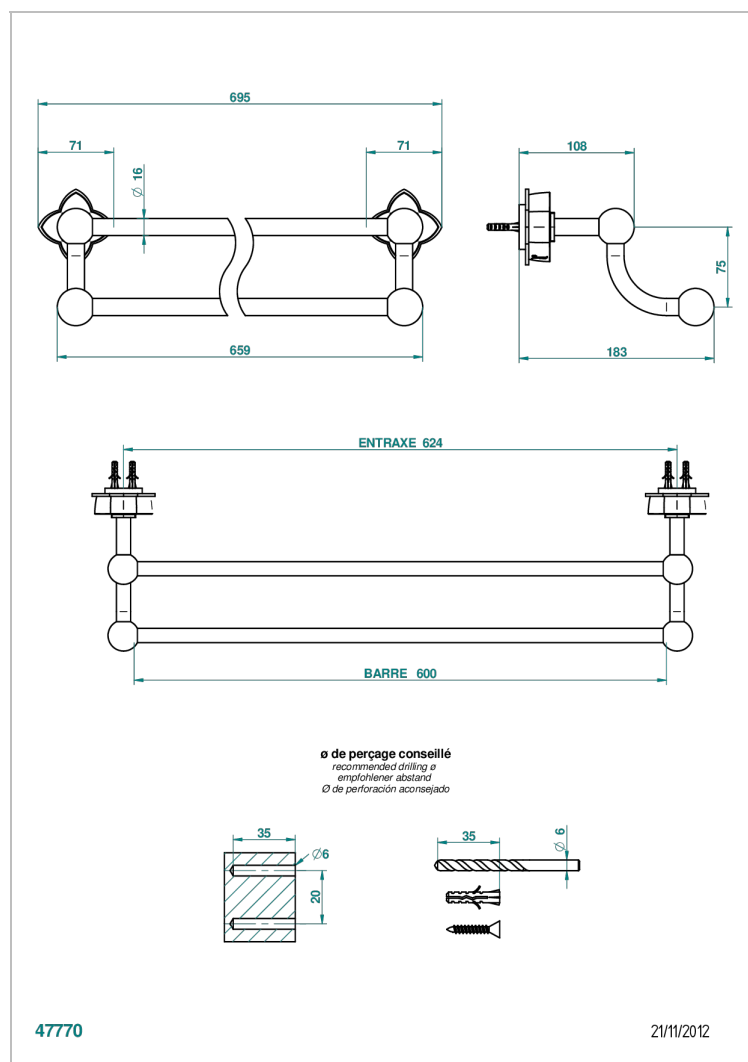

PETALE DE CRISTAL - BLUE CRYSTAL

U6B-516/60

Towel rail, 2 fixed rails, length: 600 mm

CHARACTERISTIC

- Pétale de Cristal - Blue crystal
- Towel rail, 2 fixed rails, length: 600 mm

AVAILABLE FINITIONS

Antique nickel - H28
Black ceram - D30
Blush PVD - H62
Brass color PVD - H49
Brown bronze color PVD - F33
Gold color PVD - H52