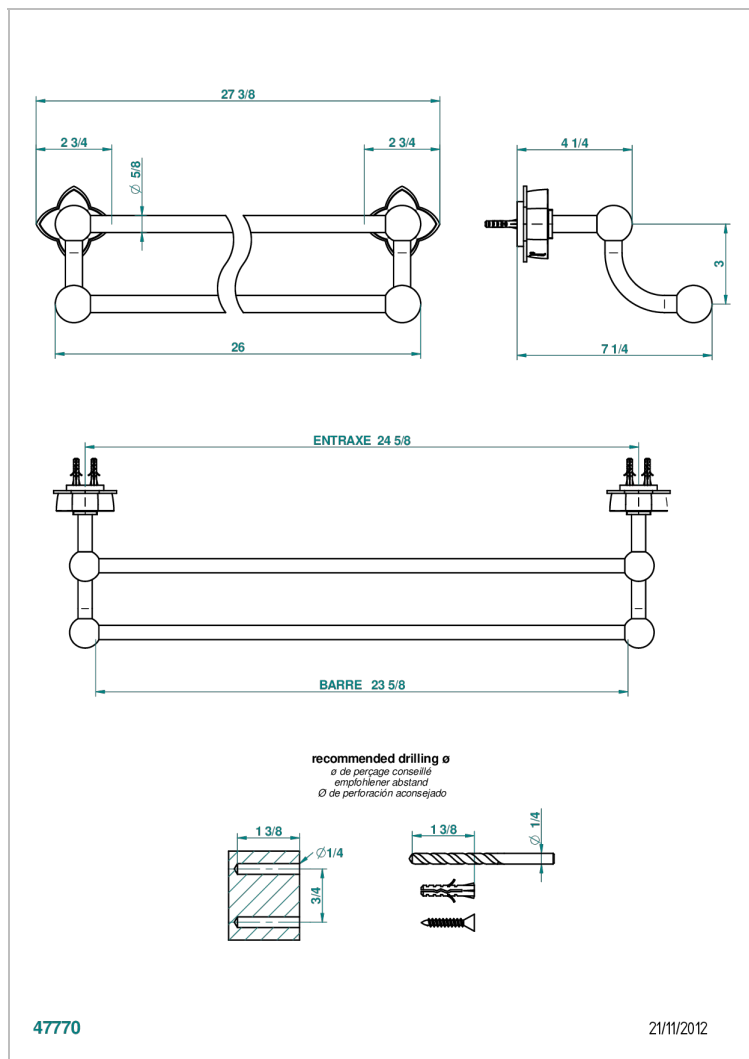

# PETALE DE CRISTAL - AZUL CRISTAL

U6B-516/60

Towel rail, 2 fixed rails, length: 600 mm

THG<sup>®</sup>  
PARIS

## CARACTERÍSTICAS

- Pétale de Cristal - azul cristal
- Towel rail, 2 fixed rails, length: 600 mm