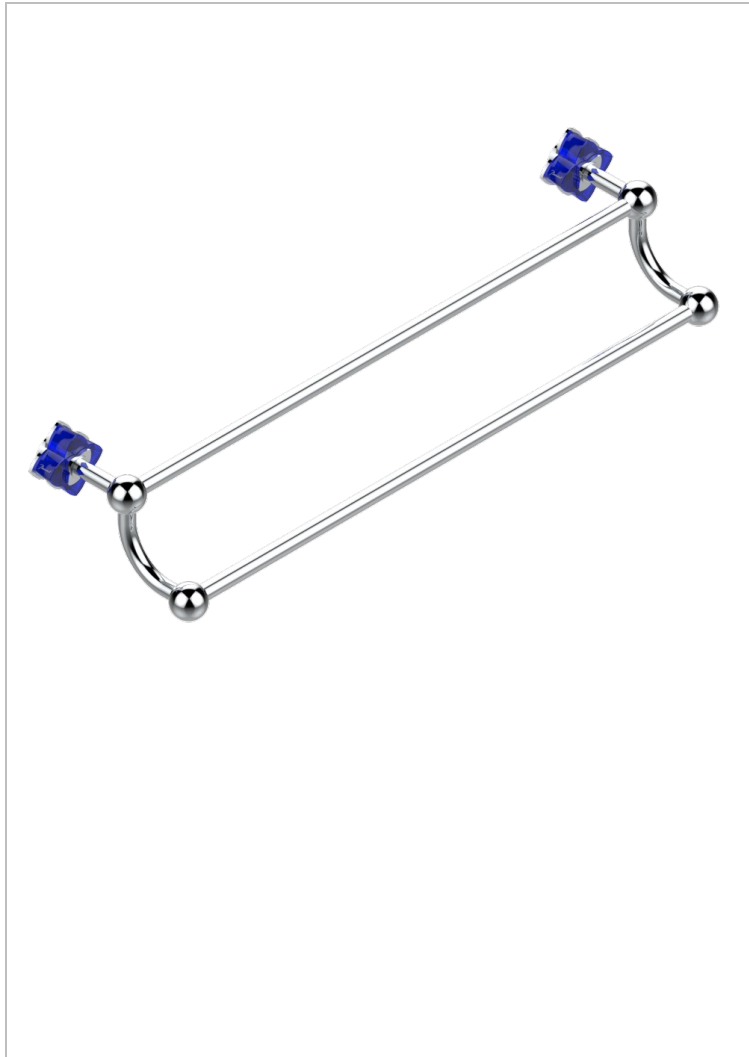

PETALE DE CRISTAL - BLUE CRYSTAL

U6B-516/60

Towel rail, 2 fixed rails, length: 600 mm

47770

21/11/2012

CHARACTERISTIC

- Pétale de Cristal - Blue crystal
- Towel rail, 2 fixed rails, length: 600 mm

AVAILABLE FINITIONS

Antique nickel - H28
Black ceram - D30
Blush PVD - H62
Brass color PVD - H49
Brown bronze color PVD - F33
Gold color PVD - H52

Graphite PVD - H64
Lacquered light bronze - D01
Matt Umber PVD - H67
Matt blush PVD - H60
Matt brass color PVD - H50
Matt brown bronze color PVD - F34

Matt chrome - C02
Matt gold - F07
Matt gold color PVD - H53
Matt graphite PVD - H65
Matt nickel (color finish) - C01
Matt nickel color PVD - H56

Nickel color PVD - H55
Polished chrome (color finish) - A02
Polished chrome / Polished gold (color finish) - G02
Polished gold (color finish) - F01
Polished nickel - B01
Soft gold - F30

Soft matt gold - F31
Umber PVD - H66
Varnished matt antique red copper (color finish) - H07