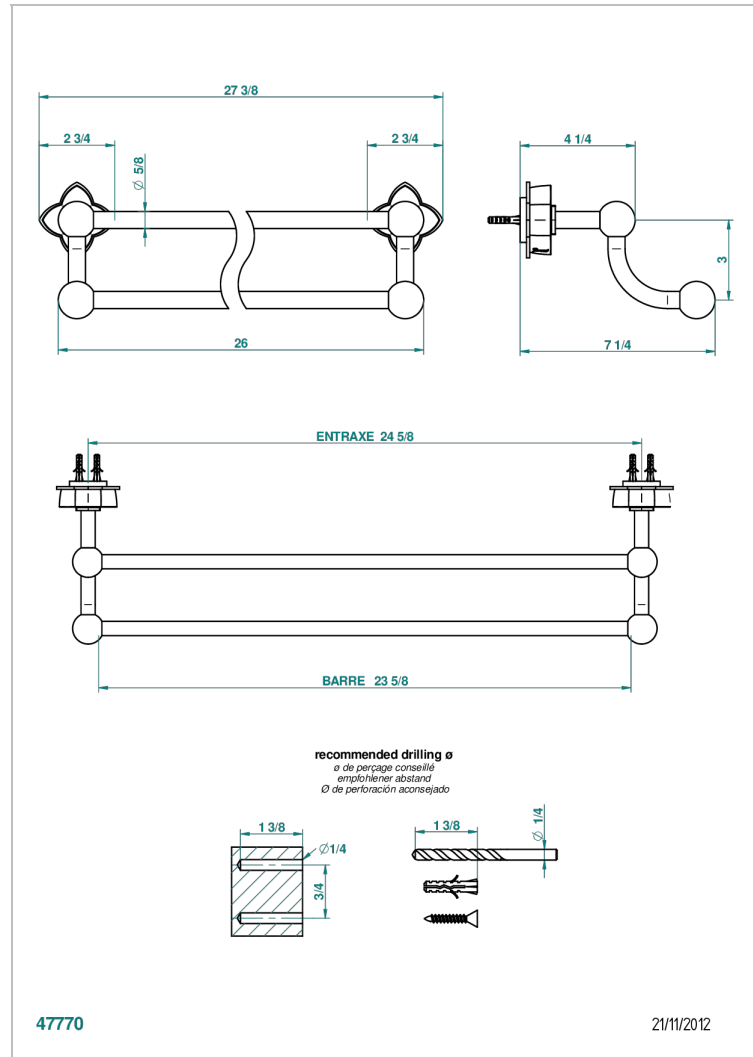

PETALE DE CRISTAL - BLUE CRYSTAL

U6B-516/60

Towel rail, 2 fixed rails, length: 600 mm

47770

21/11/2012

CHARACTERISTIC

- Pétale de Cristal - Blue crystal
- Towel rail, 2 fixed rails, length: 600 mm

AVAILABLE FINITIONS