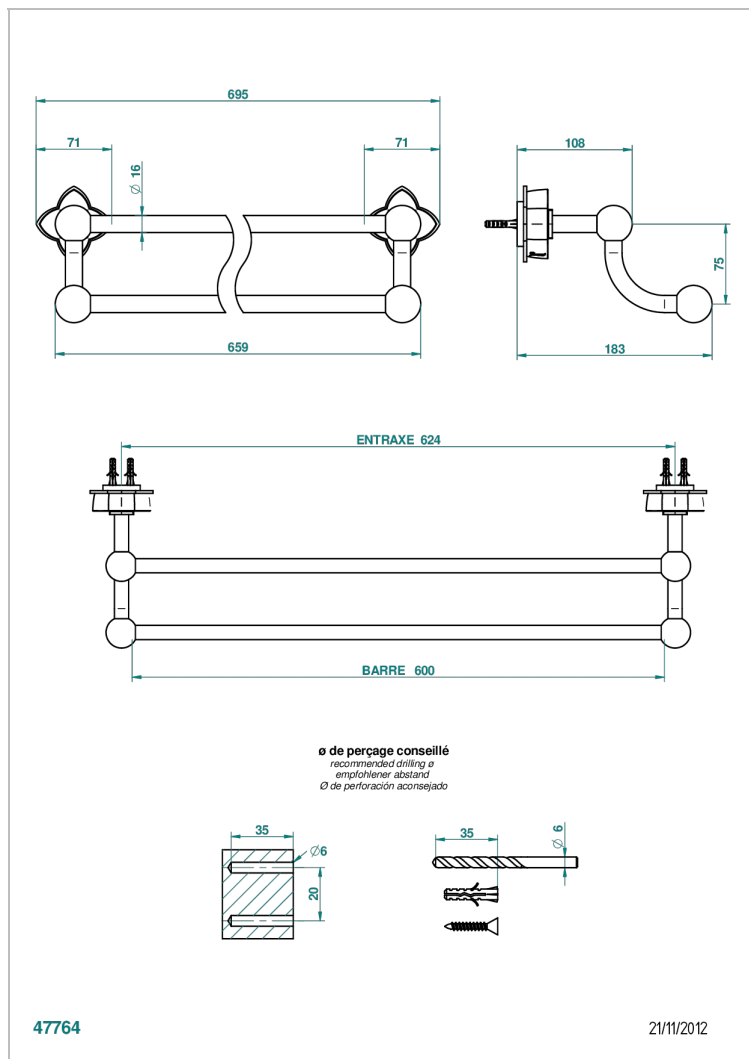

PETALE DE CRISTAL - CRISTAL CLARO

U6A-516/60

Towel rail, 2 fixed rails, length: 600 mm

THG[®]
PARIS

CARACTERÍSTICAS

- Pétales de Cristal - cristal claro
- Towel rail, 2 fixed rails, length: 600 mm

ACABADOS DISPONIBLES