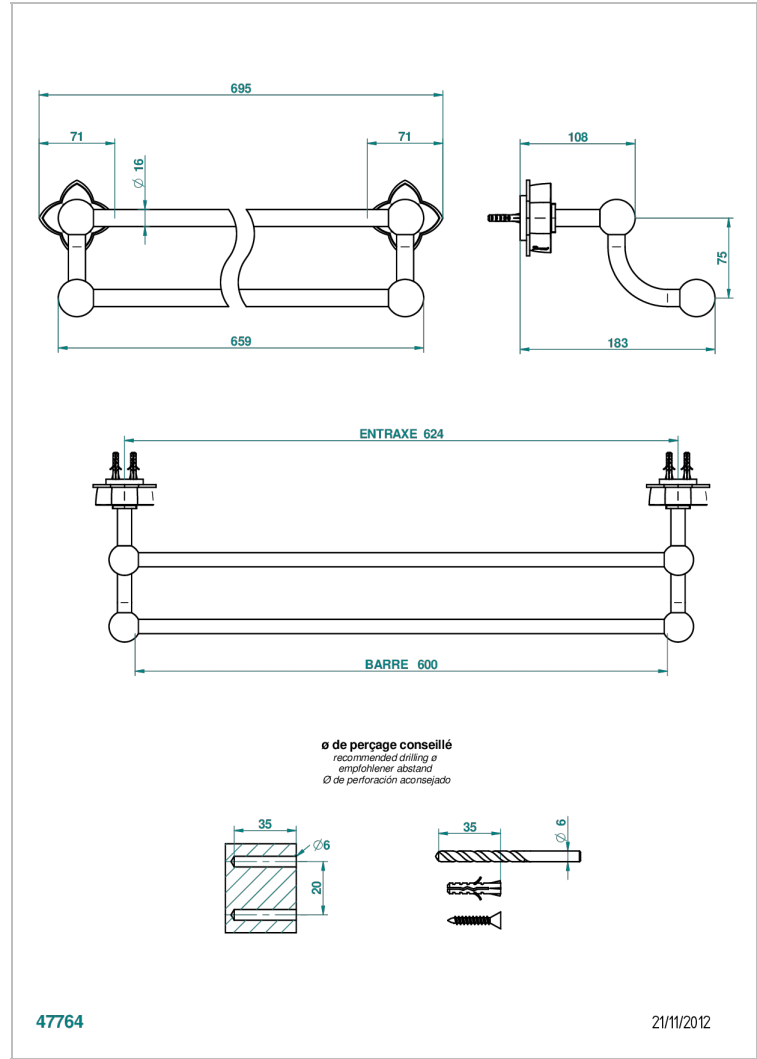

PETALE DE CRISTAL - CLEAR CRYSTAL

U6A-516/60

Double towel bar, 24" long

CHARACTERISTIC

- Pétale de Cristal - Clear crystal
- Double towel bar, 24" long

AVAILABLE FINITIONS

Black ceram - D30
Blush PVD - H62
Brass color PVD - H49
Brown bronze color PVD - F33
Chrome polished - A02
Chrome polished / gold polished - G02