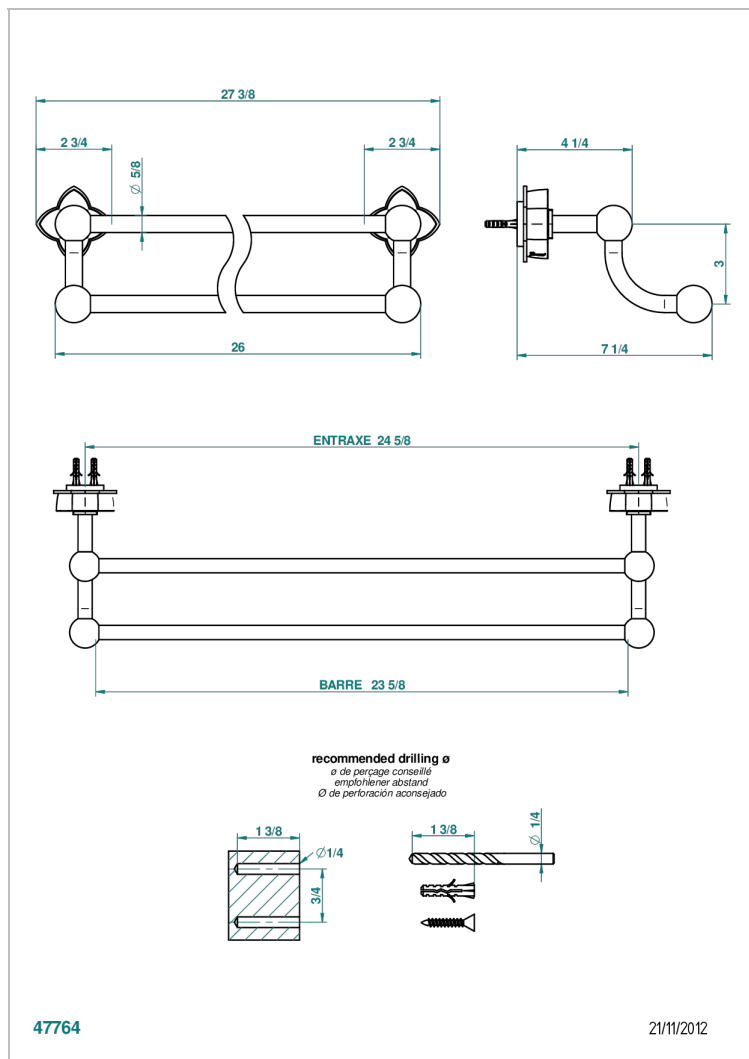

PETALE DE CRISTAL - CRISTAL CLARO

U6A-516/60

Towel rail, 2 fixed rails, length: 600 mm

THG[®]
PARIS

CARACTERÍSTICAS

- Pétales de Cristal - cristal claro
- Towel rail, 2 fixed rails, length: 600 mm

ACABADOS DISPONIBLES