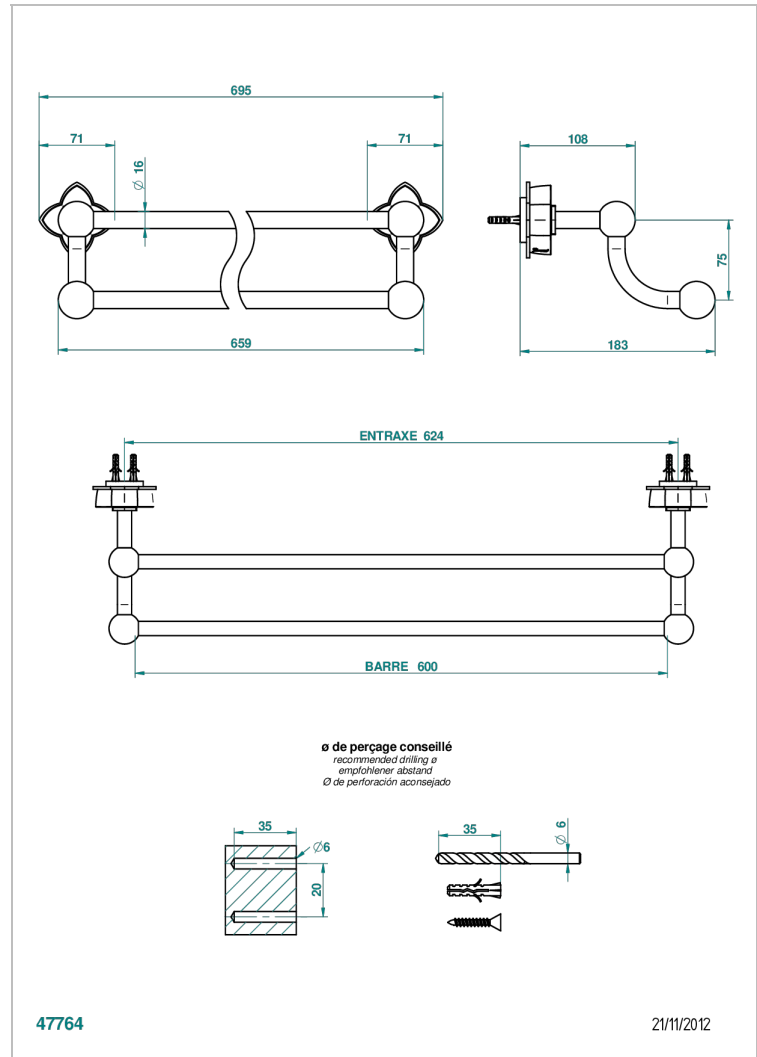

PETALE DE CRISTAL - CRISTAL CLARO

U6A-516/60

Towel rail, 2 fixed rails, length: 600 mm

THG[®]
PARIS

47764

21/11/2012

CARACTERÍSTICAS

- Pétales de Cristal - cristal claro
- Towel rail, 2 fixed rails, length: 600 mm